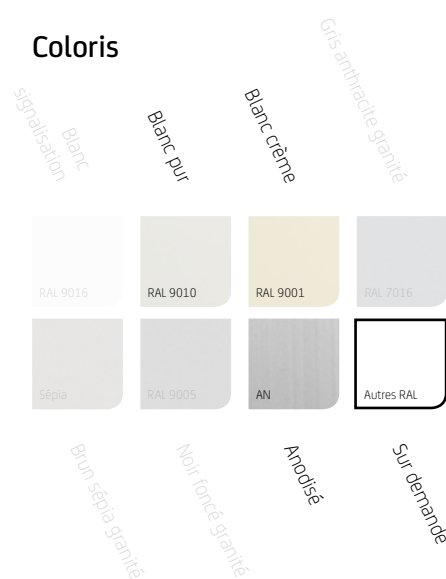

Coloris

Dimensions maximum

	Largeur	Projection
Bella®	6500 mm	2500 mm
Bella®	6250 mm	3000 mm

Fixation

Fixation murale
Fixation renforcée

Certifications