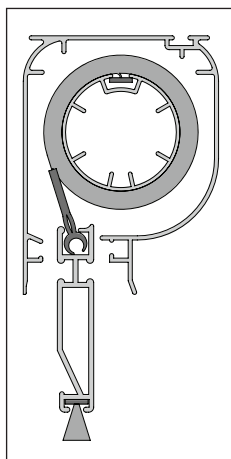

Roller DeLux for window/door (customized)

Recess or face fitting

	Recess fitting	Cut sizes in mm
8020 001-xxx	Cassette bright whiteh roller and mesh	-18
8020 021-xxx	Side guides	-54

	Face fitting	Cut sizes in mm
8020 001-xxx	Cassette bright whiteh roller and mesh	-17
8020 021-xxx	Side guides	-53

Roller DeLux for window/door (customized)

Part number	Description	Paint finish	Length in m ¹ Pack. unit
-------------	-------------	--------------	--

Note for installation customized roller insect screen for windows

Max. dimensions spring (bright whitehout brake)		Spring (bright whiteh brake)	
Short spring	: Width 40 to 80 cm	- Short spring	: Width 50 to 90 cm
Long spring	: Width 60 to 180 cm	- Long spring	: Width 70 to 180 cm