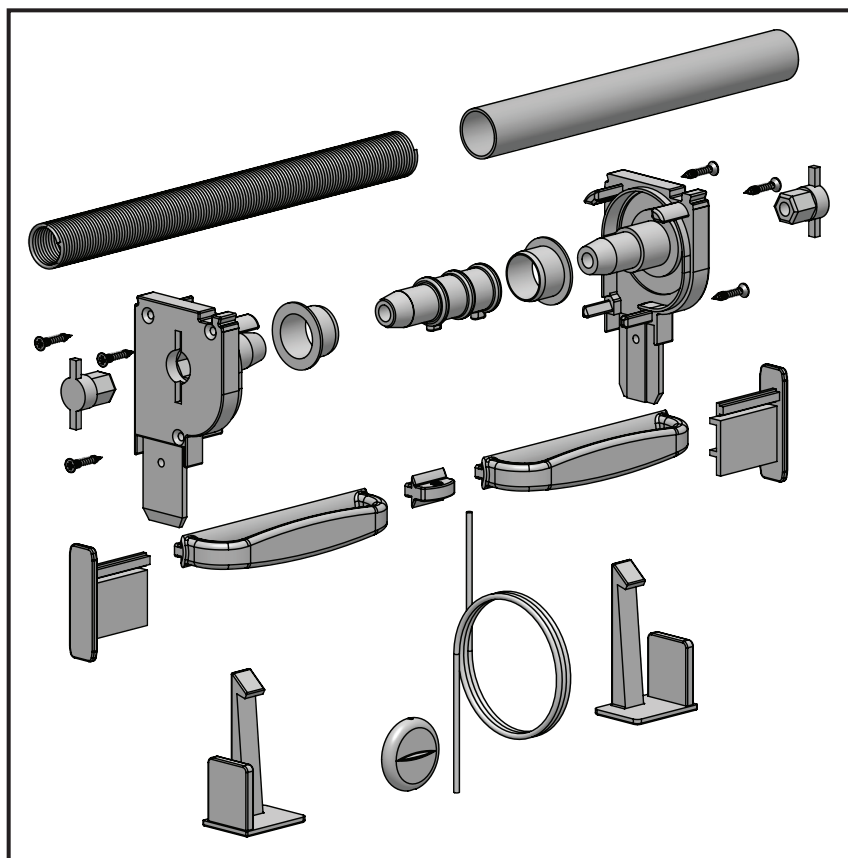

Roller DeLux for window/door (customized)

Part number	Description	Paint finish	Length in m¹ Pack. unit

Spare parts set for window

8020 011-006	Spare parts set short spring	RAL 9010 bright white	set
8020 011-901	Idem	RAL 9001 white cream	set
8020 011-905	Idem	RAL 9005 black	set
8020 016-006	Spare parts set long spring	RAL 9010 bright white	set
8020 016-901	Idem	RAL 9001 white cream	set
8020 016-905	Idem	RAL 9005 black	set
8020 039-006	Spare parts set single screen door	RAL 9010 bright white	set
8020 039-901	Idem	RAL 9001 white cream	set
8020 039-905	Idem	RAL 9005 black	set
8020 040-006	Spare parts set double panel screen door	RAL 9010 bright white	set
8020 040-901	Idem	RAL 9001 white cream	set
8020 040-905	Idem	RAL 9005 black	set

= Article will be sold out. Special orders remain possible.