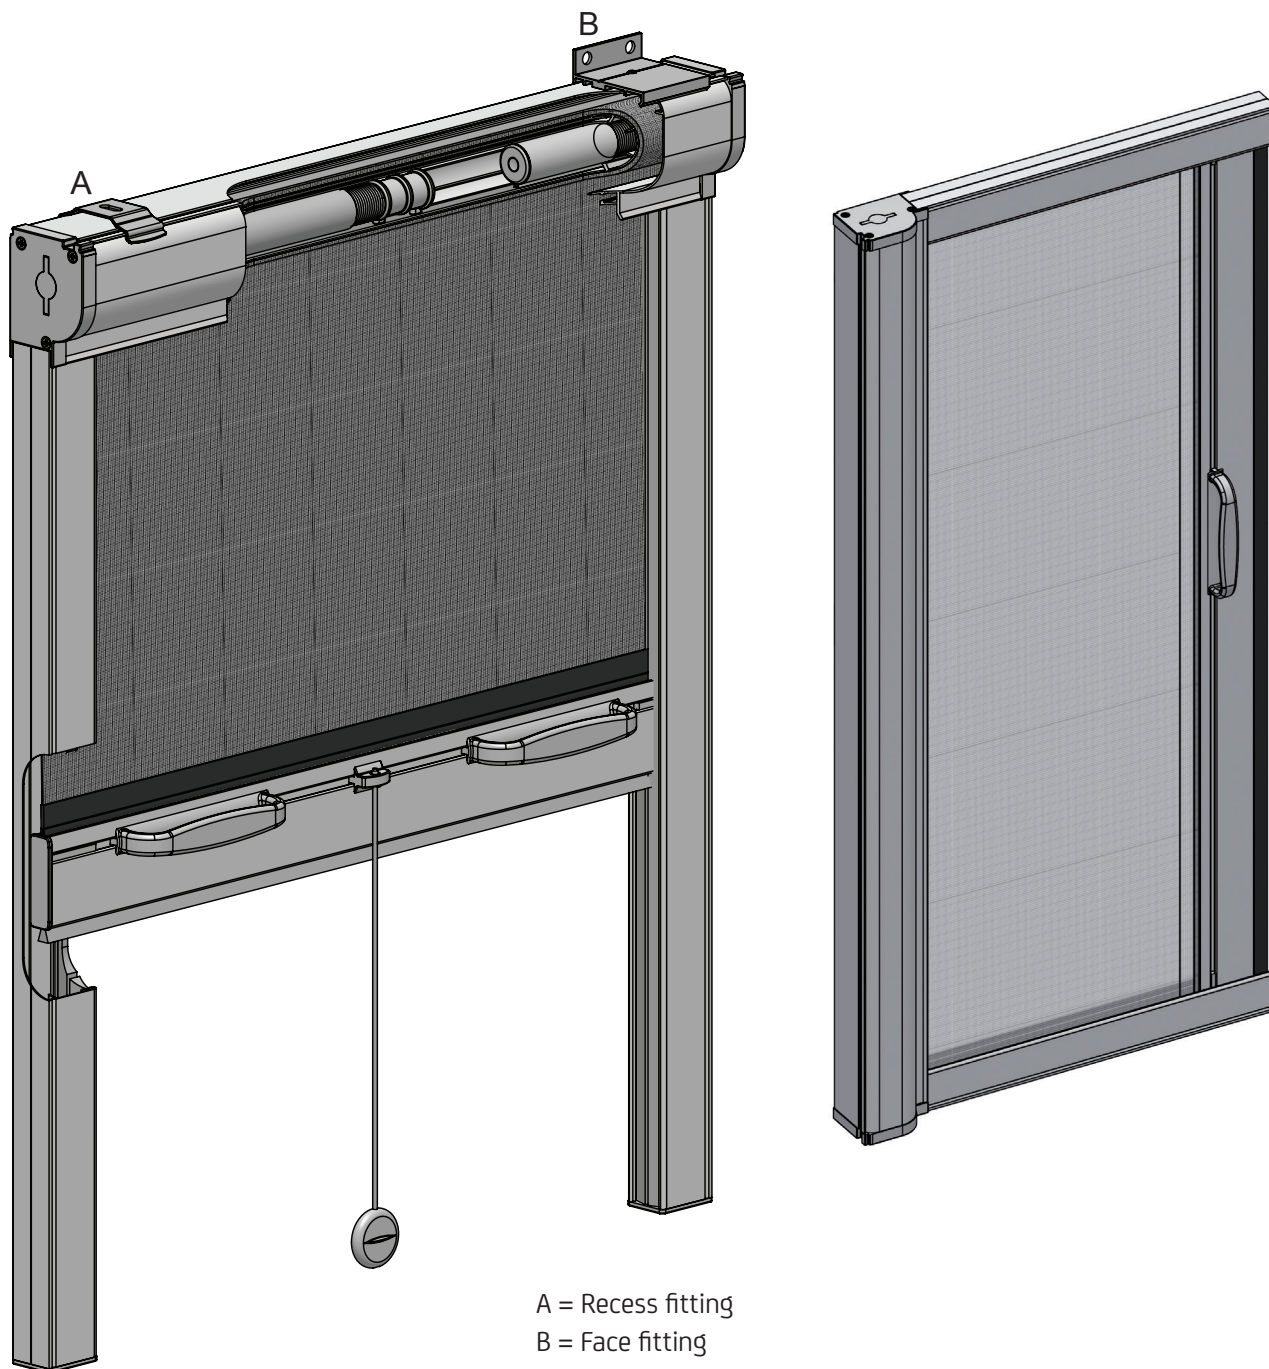

Roller DeLux for window/door (customized)

Recess or face fitting

	Recess fitting	Cut sizes in mm
8020 001-xxx	Cassette bright whiteh roller and mesh	-18
8020 021-xxx	Side guides	-54

	Face fitting	Cut sizes in mm
8020 001-xxx	Cassette bright whiteh roller and mesh	-17
8020 021-xxx	Side guides	-53

Roller DeLux for window/door (customized)

Part number	Description	Paint finish	Length in m ¹ Pack. unit
-------------	-------------	--------------	--

Note for installation customized roller insect screen for windows

Max. dimensions spring (bright whitehout brake)		Spring (bright whiteh brake)	
Short spring	: Width 40 to 80 cm	- Short spring	: Width 50 to 90 cm
Long spring	: Width 60 to 180 cm	- Long spring	: Width 70 to 180 cm