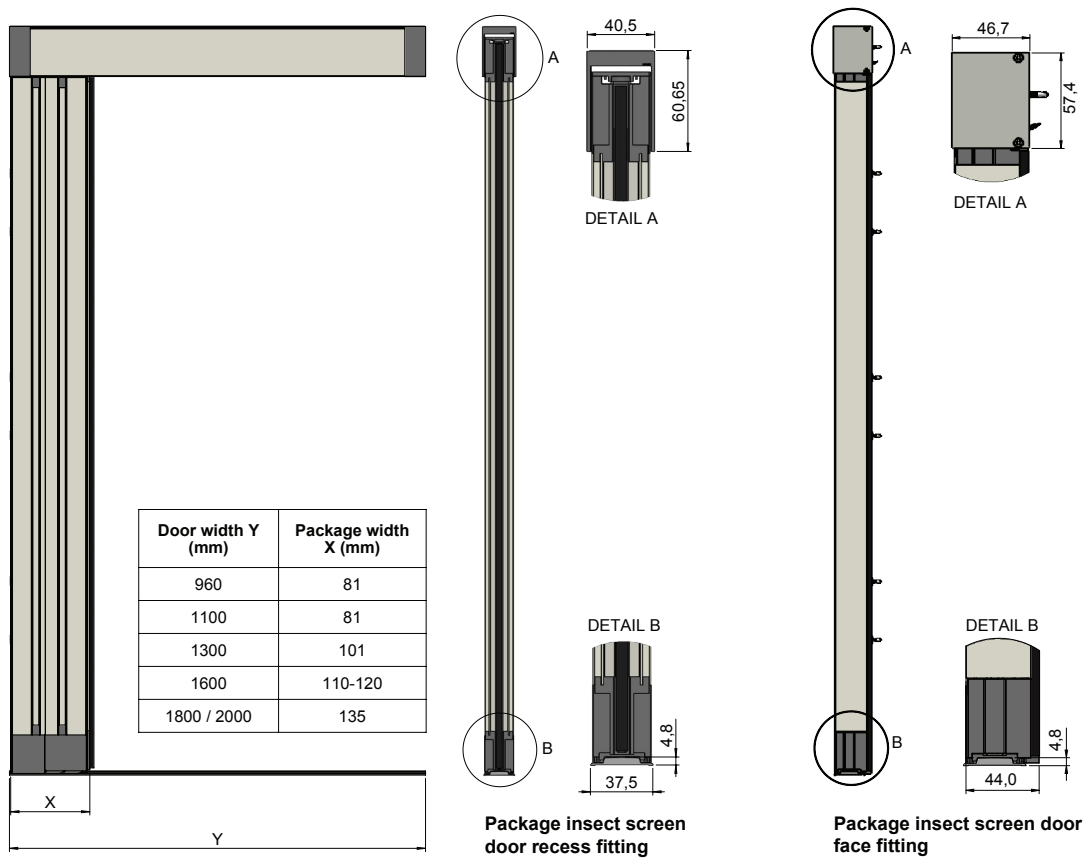

Pleated insect screen doors and spare parts

3