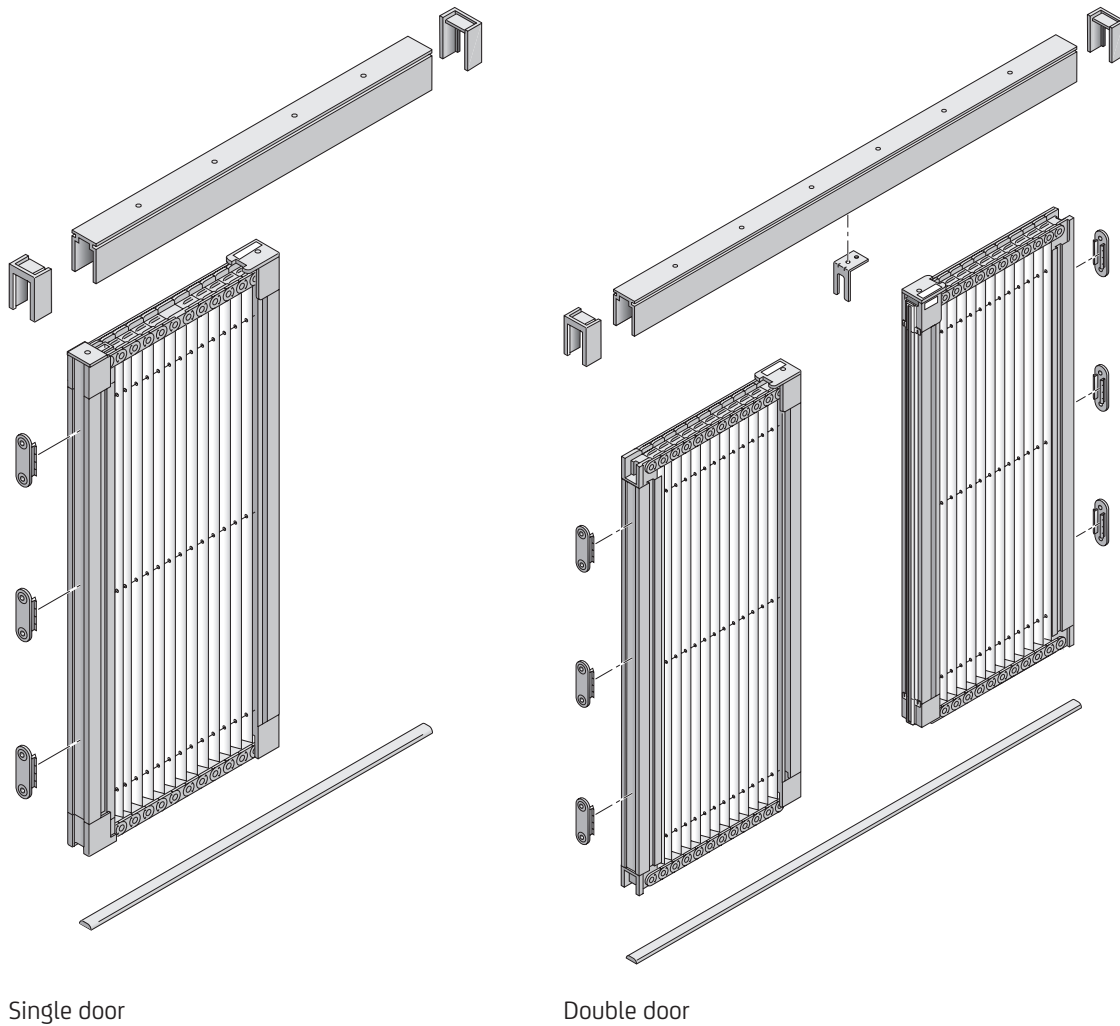

Pleated insect screen doors and spare parts

Pleated insect screen doors and spare parts

3

Pleated insect screen doors and spare parts

The last 3 digits of the part number is the colour: 901 bright white, 006 pure white.