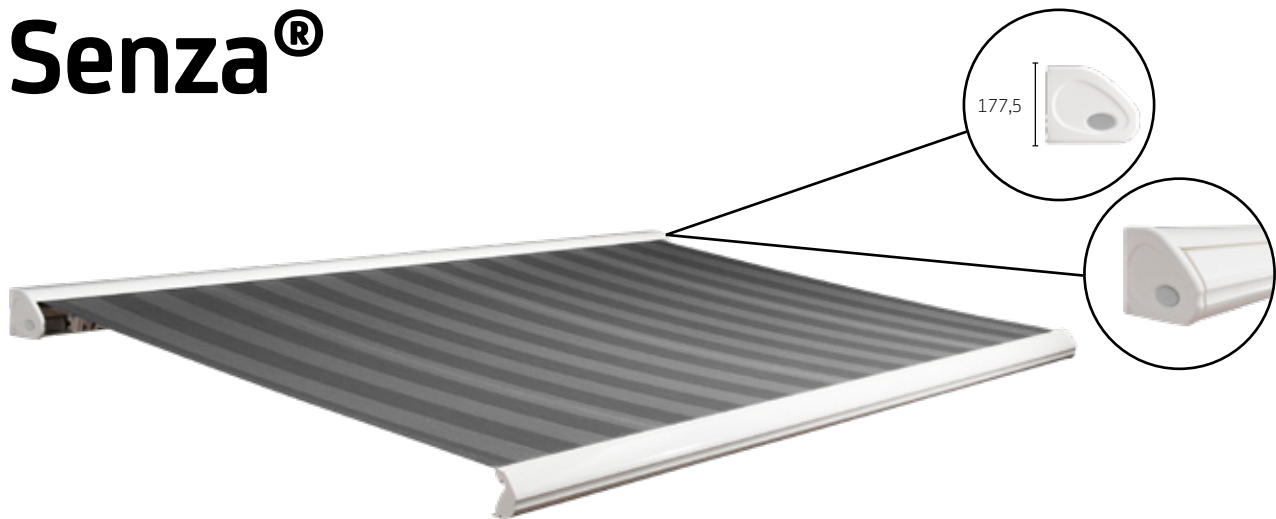

# Senza®

The Senza is the most advanced and luxurious terrace awning in our range. Although it's the largest model, this doesn't detract from the quality. The secret lies in its design. The forces acting upon it are evenly spread, thus achieving optimum stability. If you are looking for a high quality and luxurious terrace awning that can spread up to widths up to 15 meters, then the Senza is the solution for you.

## Characteristics

-  Awnings linkable up to widths of 15000 mm
-  Optimum stability, thanks to steel support tube
-  Wall-mounting concealed behind the awning
-  Available with or without valance
-  Available with manual or electrical control system

## Maximum dimensions

	Width	Projection
Senza®	7485 mm	3500 mm
Senza® (linked)	15000 mm	3500 mm