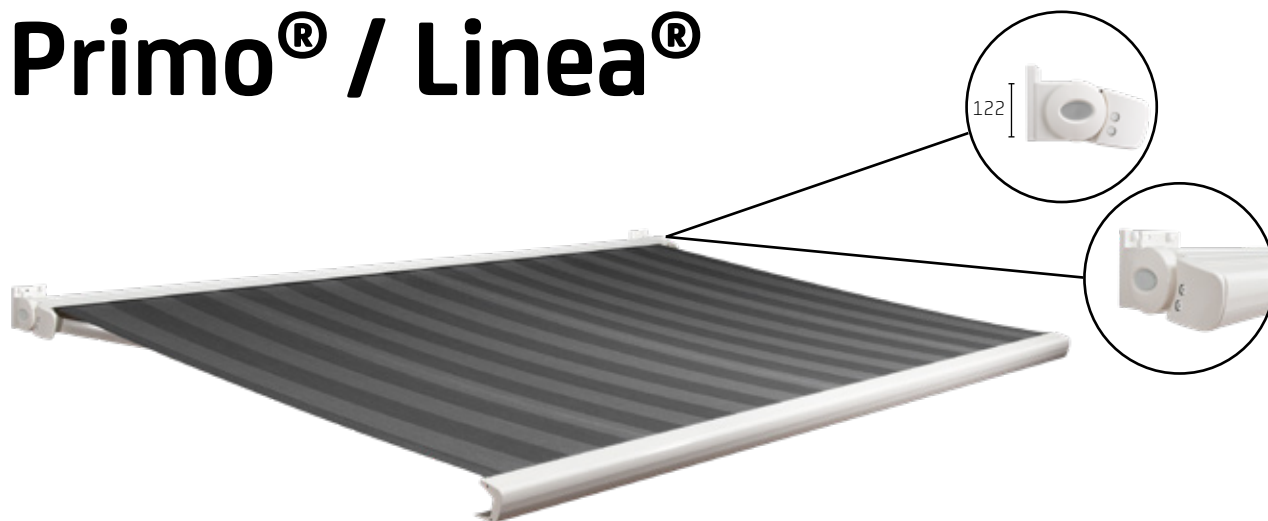

Primo[®] Linea[®]

Terrace awning

Your Terrace awning dealer:

Primo® / Linea®

Our Primo terrace awning distinguishes itself from other models due to the extremely compact design. When closed, the cassette measures just 122 mm high. This makes it one of the most compact terrace awnings on the market. The Linea is almost identical to its sister model, the Primo. It also measures just 122 mm high when closed. The difference between the two models is that a Linea has a fully closed cassette. Therefore the Linea can be applied in larger dimensions than the Primo and the fabric is not partially, but fully protected against the weather. If you are looking for a terrace awning that occupies little space, without compromising on quality, then the Primo or Linea are the models for you. Its your choice.

Characteristics

-  One of the most compact terrace awnings on the market
-  Smooth rounded accents
-  Mounted using only two supports (up till 4500 mm)
-  Available with or without valance
-  Available with manual or electrical control system

Colours

*Only Primo® **Only Linea®

Maximum dimensions

	Width	Projection
Primo®	5500 mm	2500 mm
Primo®	5000 mm	3000 mm
Linea®	6000 mm	2500 mm
Linea®	5500 mm	3000 mm

Mounting

Wall mounted
Ceiling mounted

Certifications