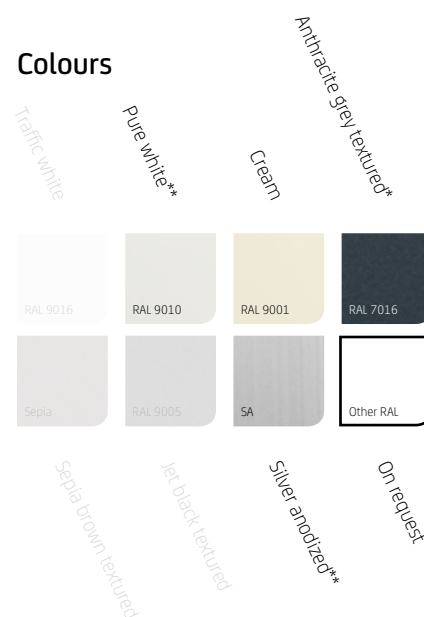

Primo[®] Linea[®]

Terrace awning

Your Terrace awning dealer:

Primo® / Linea®

Our Primo terrace awning distinguishes itself from other models due to the extremely compact design. When closed, the cassette measures just 122 mm high. This makes it one of the most compact terrace awnings on the market. The Linea is almost identical to its sister model, the Primo. It also measures just 122 mm high when closed. The difference between the two models is that a Linea has a fully closed cassette. Therefore the Linea can be applied in larger dimensions than the Primo and the fabric is not partially, but fully protected against the weather. If you are looking for a terrace awning that occupies little space, without compromising on quality, then the Primo or Linea are the models for you. Its your choice.

Colours

*Only Primo® **Only Linea®

Maximum dimensions

	Width	Projection
Primo®	5500 mm	2500 mm
Primo®	5000 mm	3000 mm
Linea®	6000 mm	2500 mm
Linea®	5500 mm	3000 mm

Mounting

Wall mounted
Ceiling mounted

Certifications