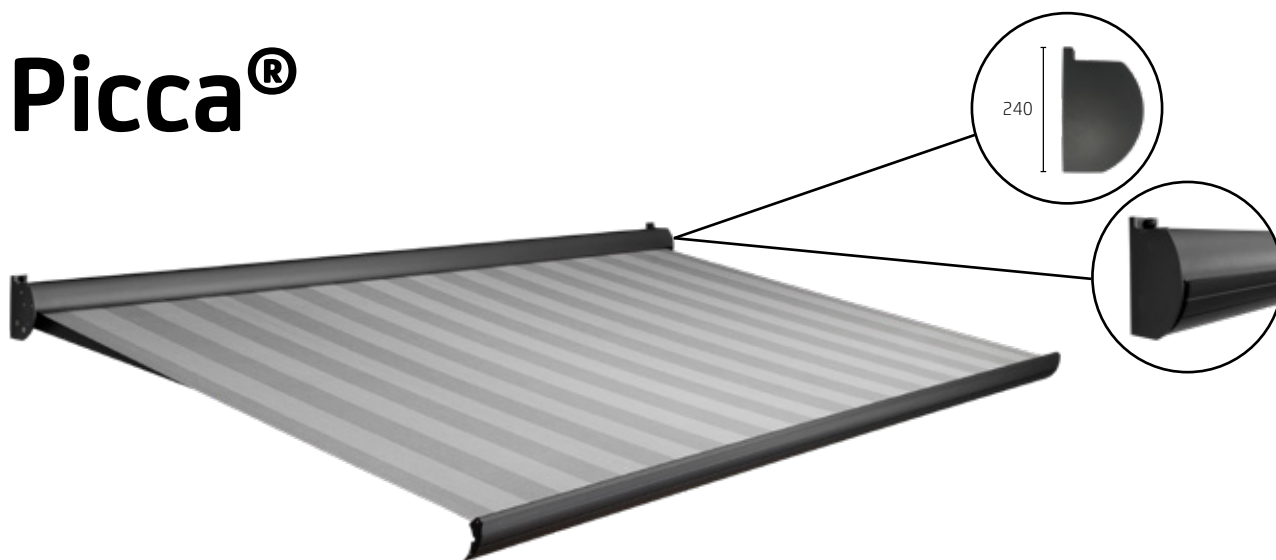

Picca[®]

Terrace awning

Your Terrace awning dealer:

Picca®

A quality terrace awning does not necessarily have to be expensive. The Picca provides striking proof of this. Thanks to its excellent price/quality ratio and efficient semi-circular design, the Picca has been one of our most popular terrace awnings for several years. The unique anti-jam system ensures that the awning always closes perfectly from any position. The rock-solid retractable arms ensure a free space under the awning. By using high-quality materials, such as aluminum and stainless steel, this screen is an example of absolute durability. To give it a personal touch and match it to the surroundings you can choose from a wide range of Tibelly acrylic fabrics.

Characteristics

-  Favourable price/quality ratio
-  Wall-mounting concealed behind the awning
-  Fitted using only two supports (up to 4500 mm)
-  Available with covers in matching colour
-  Available with or without valance
-  Available with manual or electrical control system

Colours

Maximum dimensions

	Width	Projection
Picca®	5500 mm	2500 mm
Picca®	5000 mm	3000 mm

Mounting

Wall mounted
Ceiling mounted

Certifications