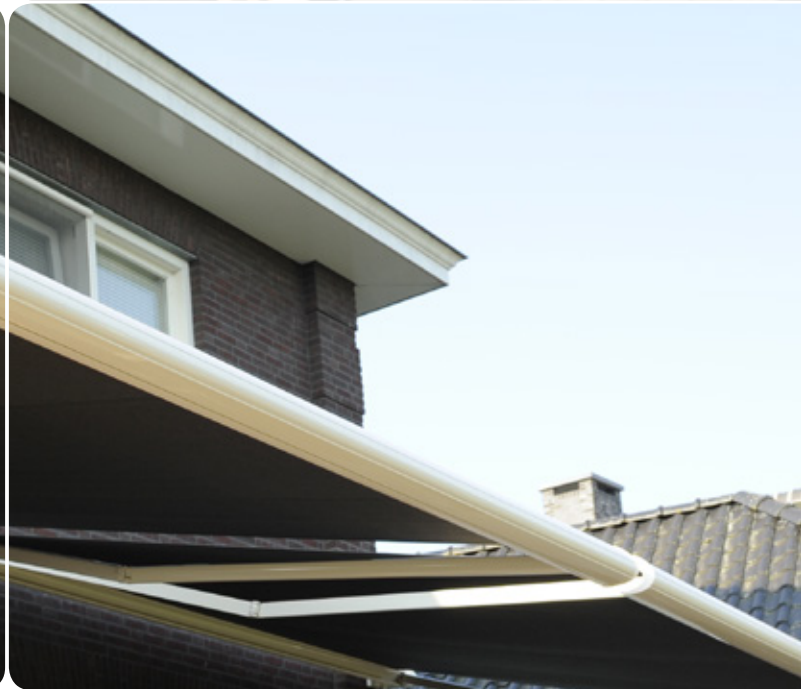

Oliva[®]
Terrace awning

Your Terrace awning dealer:

Oliva®

Oliva's distinguishing features are its olive-shaped appearance, unique adjustment settings and substantial dimensions. These ensure that the Oliva can be fitted in almost any imaginable situation. As a larger version of a Gota, the Oliva is also an attractive addition to your facade, when closed. If you are looking for a stylish and high quality terrace awning with stunning looks, then Oliva is your model.

Characteristics

-  Fabric fully protected in cassette
-  Unique olive-shaped design
-  Available with or without valance
-  Available with manual or electrical control system

Colour

*Ask for availability

Maximum dimensions

	Width	Projection
Oliva®	6500 mm	3000 mm
Oliva®	6000 mm	3500 mm

Mounting

Wall mounted
Ceiling mounted

Certifications