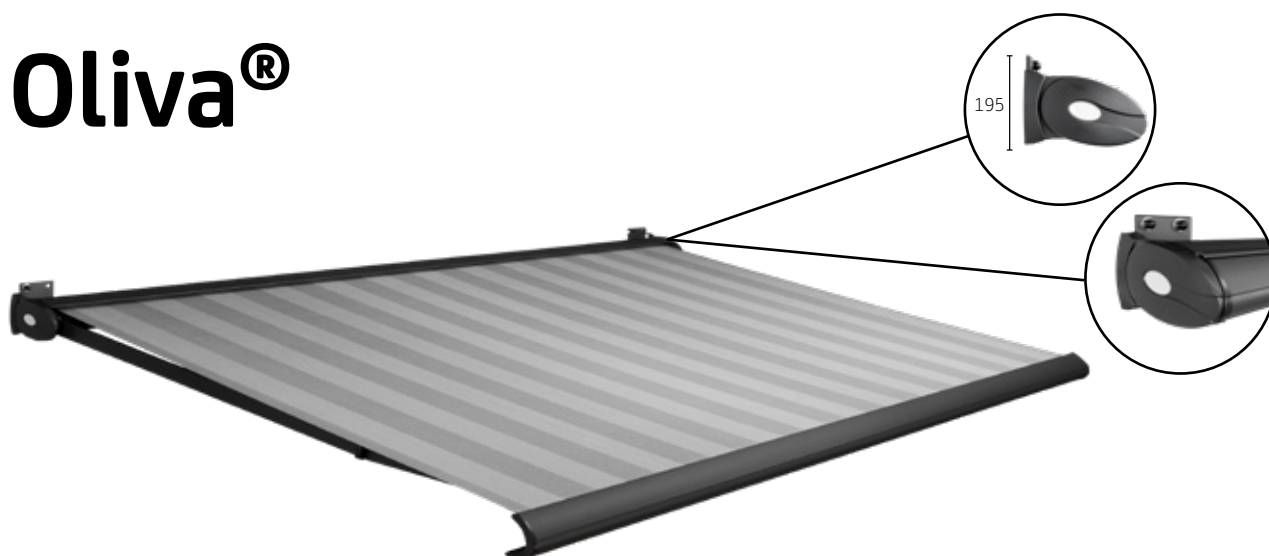

Oliva[®]
Terrace awning

Your Terrace awning dealer:

Oliva®

Oliva's distinguishing features are its olive-shaped appearance, unique adjustment settings and substantial dimensions. These ensure that the Oliva can be fitted in almost any imaginable situation. As a larger version of a Gota, the Oliva is also an attractive addition to your facade, when closed. If you are looking for a stylish and high quality terrace awning with stunning looks, then Oliva is your model.

Characteristics

-  Fabric fully protected in cassette
-  Unique olive-shaped design
-  Available with or without valance
-  Available with manual or electrical control system

Colour

*Ask for availability

Maximum dimensions

	Width	Projection
Oliva®	6500 mm	3000 mm
Oliva®	6000 mm	3500 mm

Mounting

Wall mounted
Ceiling mounted

Certifications