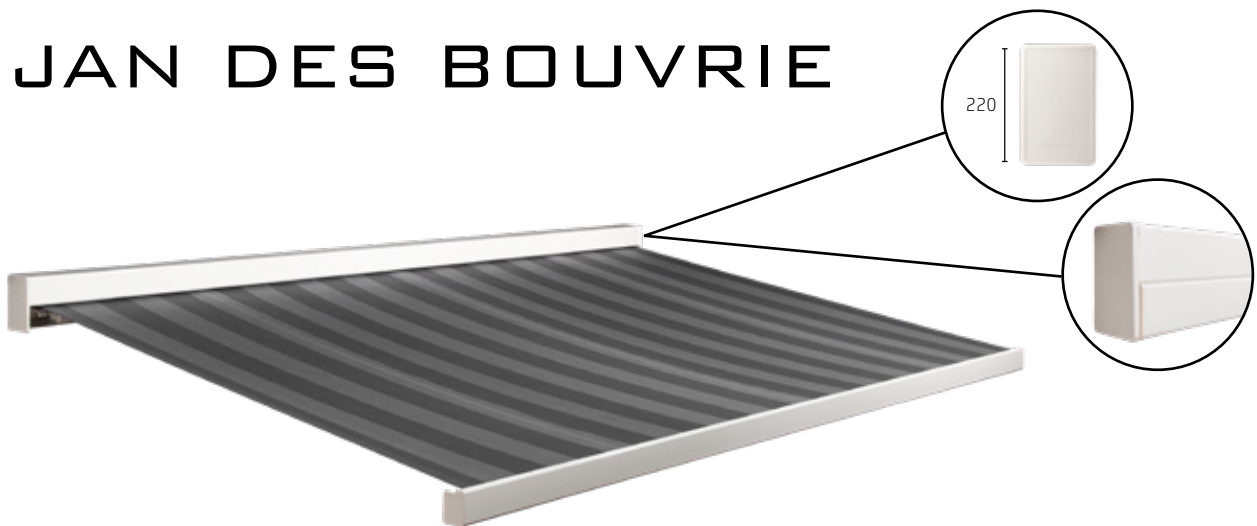

JAN DES BOUVRIE

Terrace awning

Your Terrace awning dealer:

JAN DES BOUVRIE

A unique design by Jan des Bouvrie, Netherlands' best known interior and exterior designer. The minimalist design of this terrace awning is largely characterised by its rectangular cassette, which cuts a fine figure against the facade, both when open and closed. If you are a design enthusiast, who wants to combine style with all the benefits of a high quality terrace awning, then the Jan des Bouvrie model is the solution for you.

Characteristics

-  Fabric fully protected in cassette
-  Unique design by Jan des Bouvrie
-  Stylish design on any facade, when open and closed
-  Wall-mounting concealed behind the awning
-  Available with electrical control system

Colours

Maximum dimensions

	Width	Projection
Jan des Bouvrie	6500 mm	2500 mm
Jan des Bouvrie	6250 mm	3000 mm

Mounting

Wall mounted

Certifications