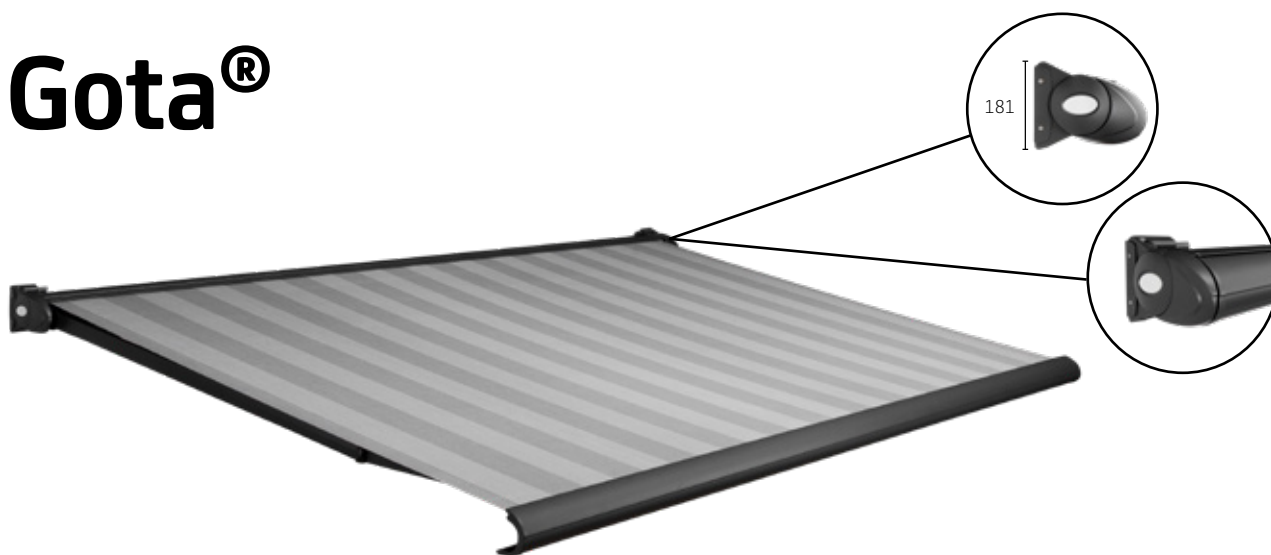

Gota®
Terrace awning

Your Terrace awning dealer:

Gota®

The Gota, a highly popular terrace awning due to its design and the wide range of available colours. When closed it has an appealing oval shape. The adjusting device of the Gota is covered behind beautifully finished teardrop covers. These stylistic features do not detract from its quality at all. It can be installed in almost every situation due to its unique installment possibilities. If you are looking for a stylish and high quality terrace awning, then Gota is the model for you.

Characteristics

-  Wide range of colour options
-  Fabric fully protected in cassette
-  Appealing teardrop design
-  Available with or without valance
-  Available with manual or electrical control system

Colours

Maximum dimensions

	Width	Projection
Gota®	6000 mm	2500 mm
Gota®	5500 mm	3000 mm

Mounting

Wall mounted
Ceiling mounted

Certifications