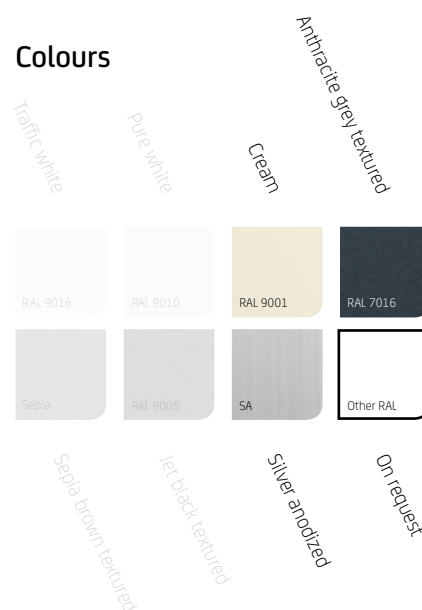

Furore[®] Cassette

Terrace awning

Your Terrace awning dealer:

Furore® Cassette

A quality terrace awning does not necessarily have to be expensive. The Picca provides striking proof of this. Thanks to its excellent price/quality ratio and efficient semi-circular design, the Picca has been one of our most popular terrace awnings for several years. The unique anti-jam system ensures that the awning always closes perfectly from any position. The rock-solid retractable arms ensure a free space under the awning. By using high-quality materials, such as aluminum and stainless steel, this screen is an example of absolute durability. To give it a personal touch and match it to the surroundings you can choose from a wide range of Tibely acrylic fabrics.

Colours

Maximum dimensions

	Width	Projection
Furore® Cassette	5500 mm	2500 mm
Furore® Cassette	5000 mm	3000 mm

Mounting

Wall mounted
Ceiling mounted

Certifications