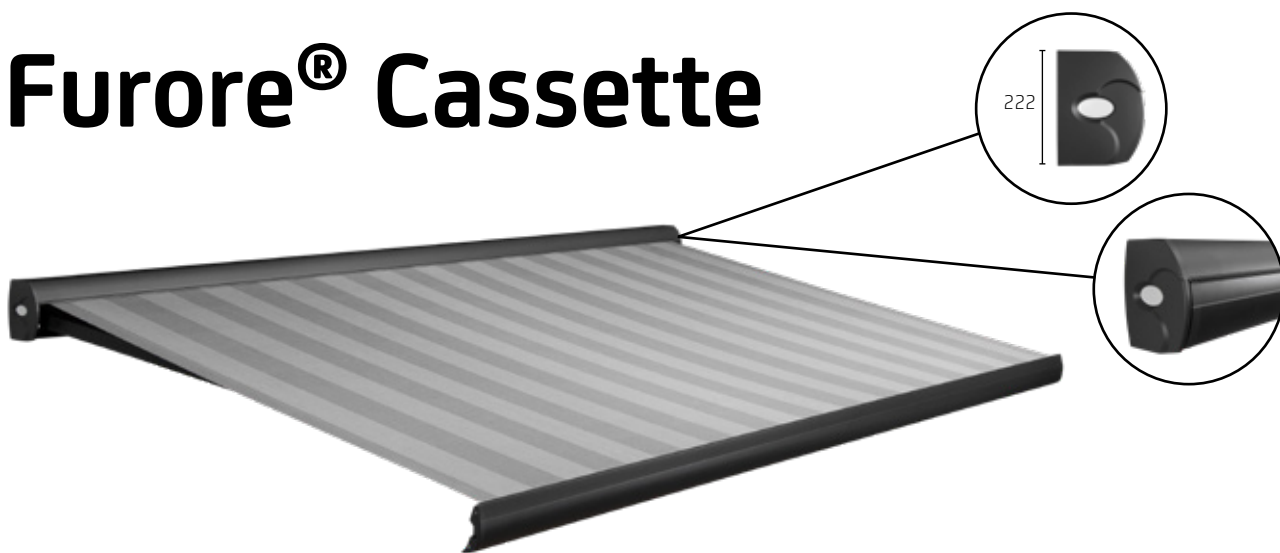

Furore[®] Cassette

Terrace awning

Your Terrace awning dealer:

Furore® Cassette

A quality terrace awning does not necessarily have to be expensive. The Picca provides striking proof of this. Thanks to its excellent price/quality ratio and efficient semi-circular design, the Picca has been one of our most popular terrace awnings for several years. The unique anti-jam system ensures that the awning always closes perfectly from any position. The rock-solid retractable arms ensure a free space under the awning. By using high-quality materials, such as aluminum and stainless steel, this screen is an example of absolute durability. To give it a personal touch and match it to the surroundings you can choose from a wide range of Tibely acrylic fabrics.

Characteristics

-  Favourable price/quality ratio
-  Wall-mounting concealed behind the awning
-  Beautiful design with smooth rounded accents
-  Optimal protection against weather effects
-  Available with or without valance
-  Available with manual or electrical control system

Colours

Maximum dimensions

	Width	Projection
Furore® Cassette	5500 mm	2500 mm
Furore® Cassette	5000 mm	3000 mm

Mounting

Wall mounted
Ceiling mounted

Certifications