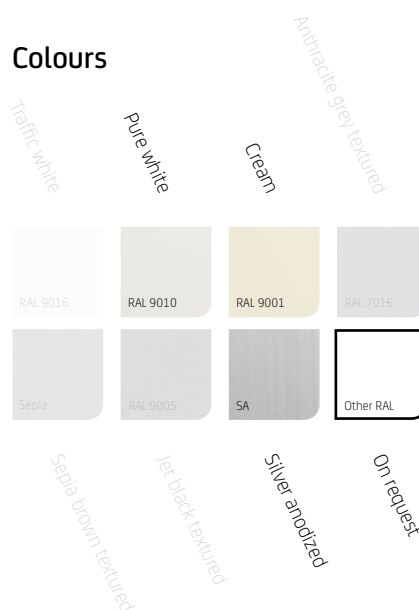

Colours

Maximum dimensions

	Width	Projection
Bella®	6500 mm	2500 mm
Bella®	6250 mm	3000 mm

Mounting

Wall mounted
Reinforced mounting

Certifications