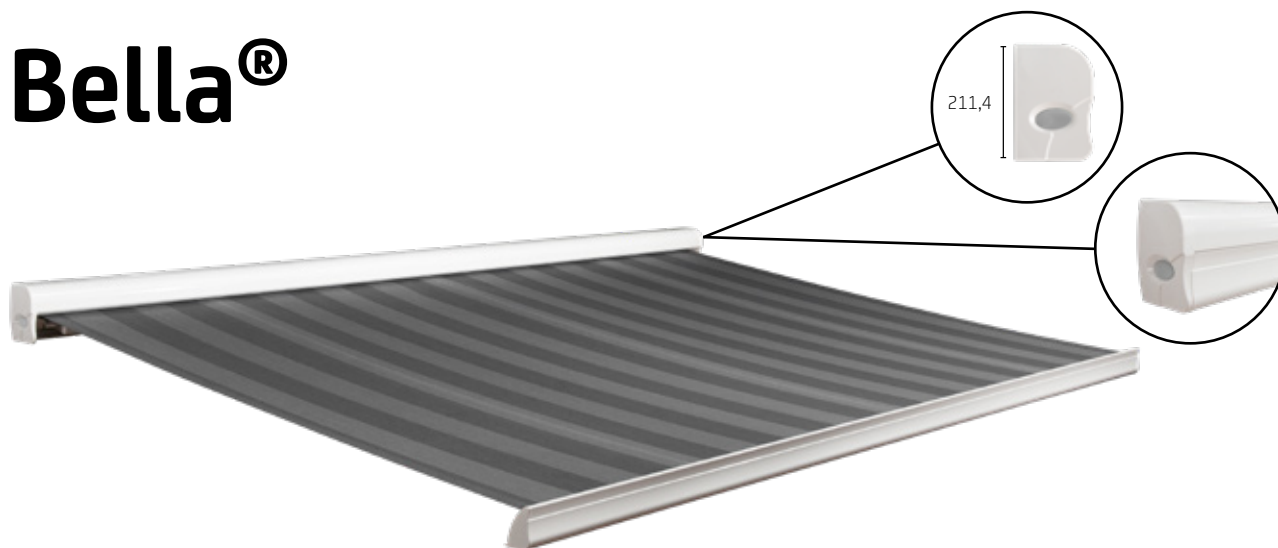

Bella[®]

Terrace awning

Your Terrace awning dealer:

Bella®

The Bella, its just as appealing as its name suggests. This Italian beauty is especially intended for the connoisseur in the field of facade design. The stylish designed cassette makes it highly attractive, both when open and closed. The Bella terrace awning offers the ultimate combination of design and quality.

Characteristics

-  Fabric fully protected in cassette
-  Wall-mounting concealed behind the awning
-  Special compact design
-  Available with or without valance
-  Available with manual or electrical control system

Colours

Maximum dimensions

	Width	Projection
Bella®	6500 mm	2500 mm
Bella®	6250 mm	3000 mm

Mounting

Wall mounted
Reinforced mounting

Certifications