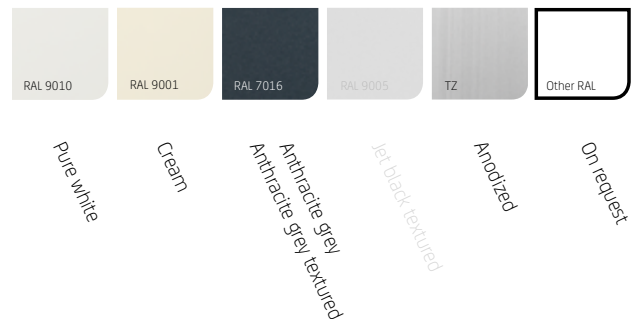

||| **SOLID** [®]
SCREEN
XS

Your SolidScreen[®] dealer:

SOLID SCREEN[®]

XS

The SolidScreen XS is characterised by its extra small side guides, which measure just 35 mm wide. It is both aesthetically pleasing and easy to install, while retaining the numerous advantages of the SolidScreen. The XS also offers a wide range of available headboxes.

Characteristics

-  Heat and light-resistant
-  Unobstructed outside view
-  Energy savings of up to 30%
-  Wind-resistant up to 90 mph
-  Extra small side guides

Colours*

Headboxes**

Maximum dimensions

	Width	Height
SolidScreen XS	4000 mm	3000 mm
SolidScreen XS	3000 mm	3500 mm

*Light printed colour not available as standard

**Not all headboxes (and corresponding profiles) are available as standard in the mentioned colours.