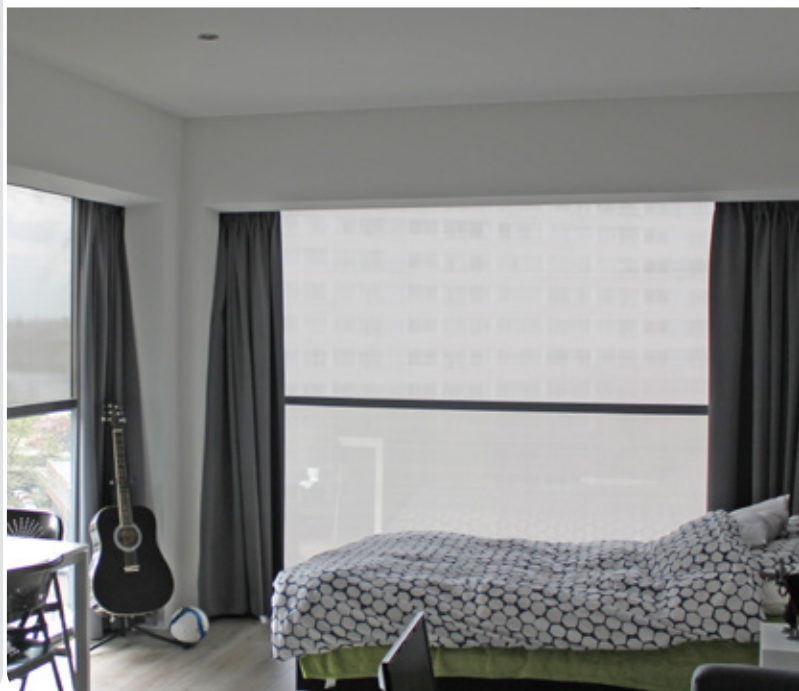

||| **SOLID** [®]
SCREEN
XS

Your SolidScreen[®] dealer:

SOLID SCREEN[®]

XS

The SolidScreen XS is characterised by its extra small side guides, which measure just 35 mm wide. It is both aesthetically pleasing and easy to install, while retaining the numerous advantages of the SolidScreen. The XS also offers a wide range of available headboxes.

This has made the SolidScreen XS highly popular among architects, which explains its extensive use in building projects. This is by no means its sole area of application, however. The SolidScreen XS is also highly suitable for installation in your own home.

Characteristics

-  Heat and light-resistant
-  Unobstructed outside view
-  Energy savings of up to 30%
-  Wind-resistant up to 90 mph
-  Extra small side guides

Colours*

Headboxes**

Maximum dimensions

	Width	Height
SolidScreen XS	4000 mm	3000 mm
SolidScreen XS	3000 mm	3500 mm