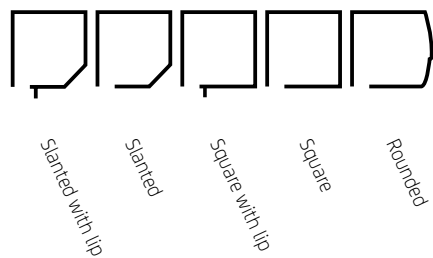

||| **SOLID** [®]
SCREEN
XS

Your SolidScreen[®] dealer:

SOLID SCREEN[®]

XS

The SolidScreen XS is characterised by its extra small side guides, which measure just 35 mm wide. It is both aesthetically pleasing and easy to install, while retaining the numerous advantages of the SolidScreen. The XS also offers a wide range of available headboxes.

This has made the SolidScreen XS highly popular among architects, which explains its extensive use in building projects. This is by no means its sole area of application, however. The SolidScreen XS is also highly suitable for installation in your own home.

Characteristics

-  Heat and light-resistant
-  Unobstructed outside view
-  Energy savings of up to 30%
-  Wind-resistant up to 90 mph
-  Extra small side guides

Colours*

Headboxes**

Maximum dimensions

	Width	Height
SolidScreen XS	4000 mm	3000 mm
SolidScreen XS	3000 mm	3500 mm