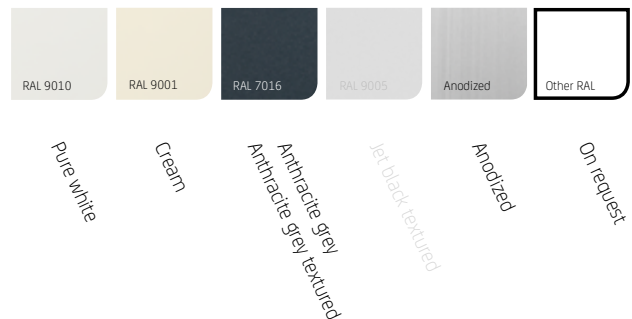

Colours*

Maximum dimensions

	Width	Height
SolidScreen Standard	5000 mm	3000 mm
SolidScreen Standard	3000 mm	5000 mm

*Light printed colour not available as standard

**Not all headboxes (and corresponding profiles) are available as standard in the mentioned colours.