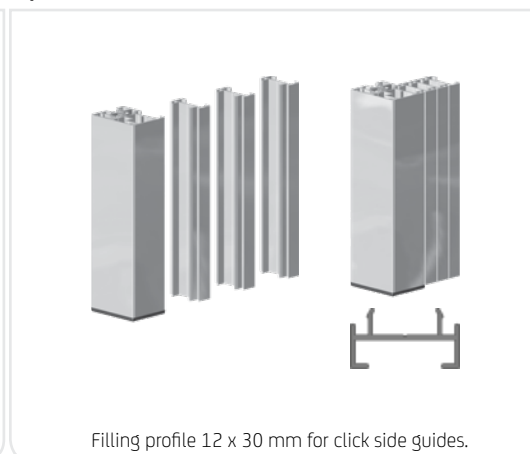

Headbox size	Headbox model	Max. width	Max. height	Roller
105		4000 mm 3000 mm	3000 mm 3500 mm	78 mm 78 mm

Mounting

Options