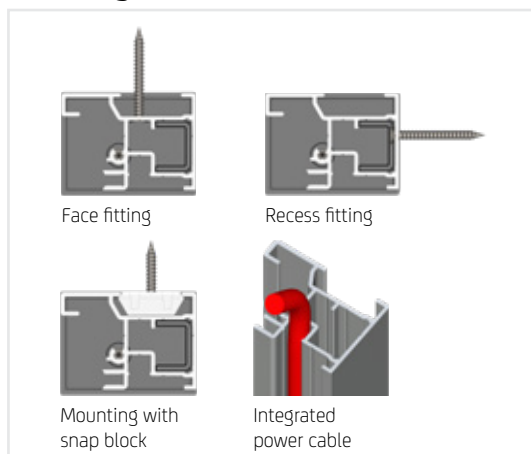

## Side guides

**Standard**  
45 x 34 mm

**Closed (patio)**  
45 x 34 mm

Headbox size	Headbox model	Max. width	Max. height	Roller
105		4000 mm 3000 mm	3000 mm 3500 mm	78 mm 78 mm

### Mounting