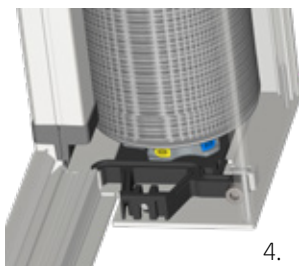

Disassembly fabric roller