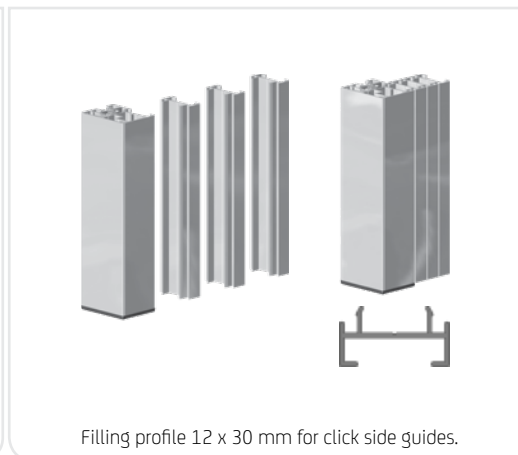

Headbox size	Headbox model	Max. width	Max. height	Roller	Additional information
150		6000 mm 3000 mm	3000 mm 6000 mm	Double-walled Alu fabric roller externally 100 mm. Internally suitable for the special bungs for fabric roller 78. The side guides of the SolidScreen® Xtra are used, for a slightly increased spacing to the wall.	Headbox can be additionally supported with aluminium brackets.

Mounting

Options