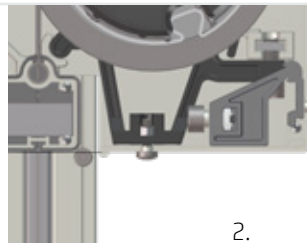

Disassembly fabric roller