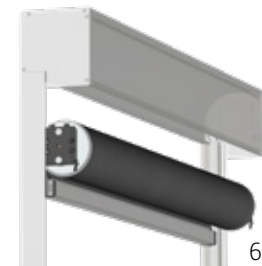

Disassembly fabric roller