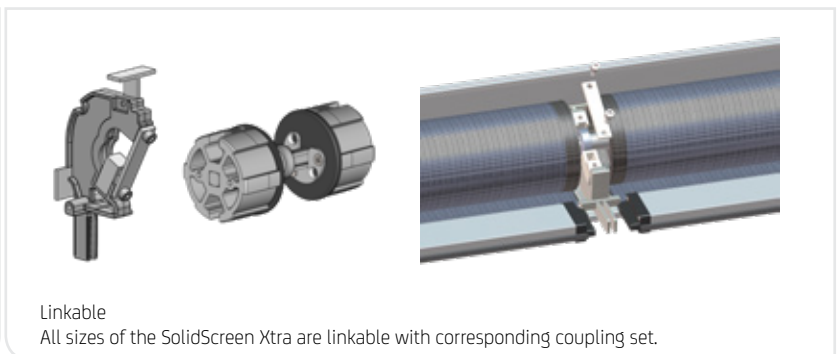

Headbox size	Headbox model	Max. width	Max. height	Roller	Additional information
105		3000 mm	3000 mm	63 mm	
125		3000 mm 4000 mm 5000 mm	5000 mm 3000 mm 3000 mm	78 mm 78 mm 85 mm	Headbox can be additionally supported with aluminium brackets.

Options