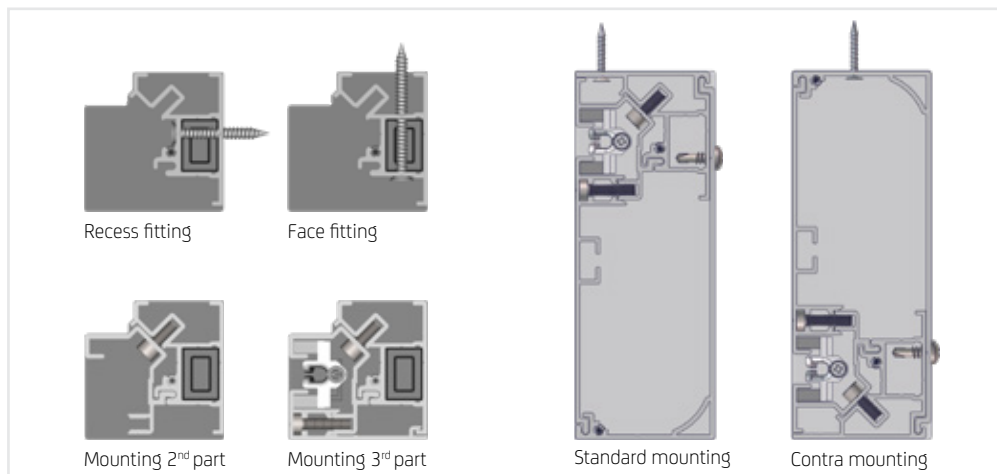

Headbox size	Headbox model	Max. width	Max. height	Roller
H 133,5 D 110	 Niche XS	3000 mm	3000 mm	63 mm
		4000 mm	3000 mm	78 mm
H 133,5 D 123,5	 Niche	3000 mm	3500 mm	78 mm
		4000 mm	3000 mm	78 mm
		5000 mm	2000 mm	85 mm

Mounting