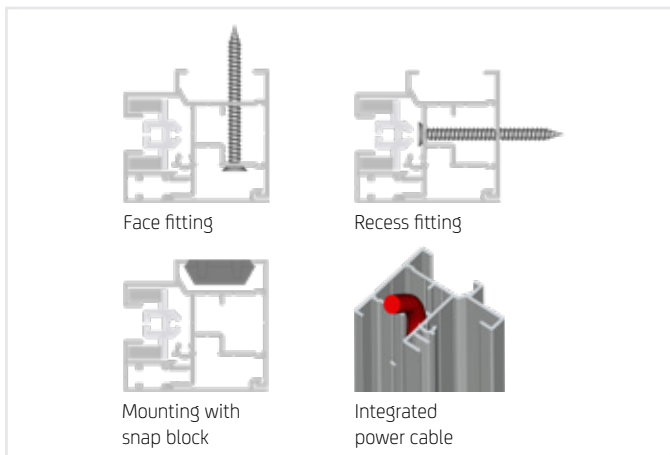

### Headbox

The headbox is the most conspicuous part of the system attached to the façade, when the SolidScreen is opened. You therefore have the choice of a wide range of headbox shapes and dimensions.

## Mounting