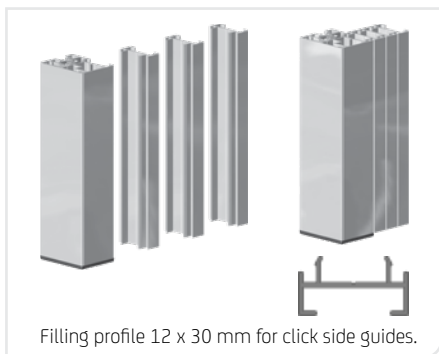

Headbox size	Headbox model	Max. width	Max. height	Roller	Additional information
105		3000 mm	3000 mm	63 mm	
125		3000 mm 4000 mm 5000 mm	5000 mm 3000 mm 3000 mm	78 mm 78 mm 85 mm	Headbox can be additionally supported with aluminium brackets.

Options