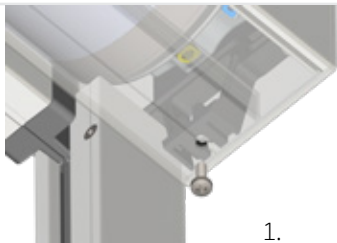

Disassembly fabric roller