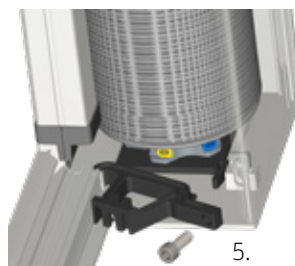

Disassembly fabric roller