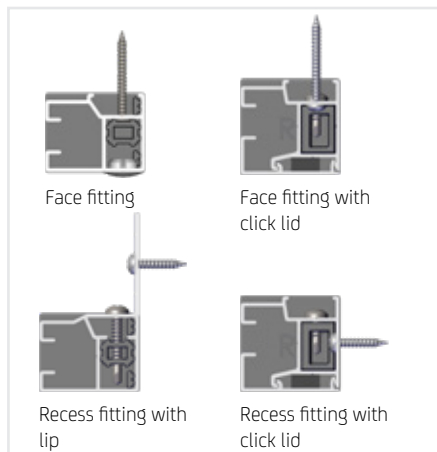

## Side guides

**XS**  
35 x 27,6 mm

**Centre guide XS**  
55 x 27,6 mm

**XS with lip (LHTF)**  
35 x 63,5 mm

**XS (2 pieces) with clicking lid**  
35 x 33,7 mm

Headbox size	Headbox model	Max. width	Max. height	Roller
75		2700 mm	1750 mm	51 mm
85		2700 mm 3000 mm	2000 mm 1750 mm	51 mm 63 mm
95		3000 mm	3000 mm	63 mm
105		3000 mm 4000 mm	3500 mm 3000 mm	78 mm

## Mounting