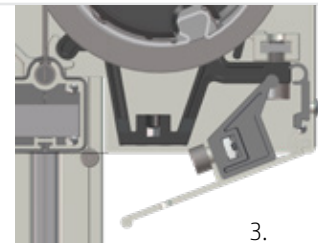

Disassembly fabric roller