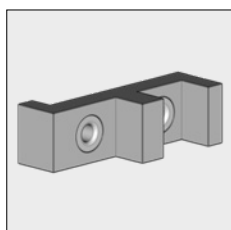

7

Summerlight® Verso

7

Part number	Description	Paint finish	Length in m ¹ Pack. Unit
-------------	-------------	--------------	--

4215 327-090	Spare parts kit Summerlight Verso	Mill finish	
4215 327-006	Idem	Pure white	
4215 327-901	Idem	RAL 9001 cream	
4215 327-916	Idem	RAL 9016 traffic white	

The end fix brackets are also separately available, the part numbers are:

4215 101/103-000 Mill finish
 4215 101/103-006 Pure white
 4215 101/103-007 RAL 8019 grey brown #
 4215 101/103-901 RAL 9001 cream
 4215 101/103-916 RAL 9016 traffic white

Other parts in the kit Summerlight Verso are also separately available (refer to chapter 7A multipurpose parts).

4217 310-000	Drilling aid piece for side guide (For fixing the top cover support to the side guide)		
--------------	---	--	--