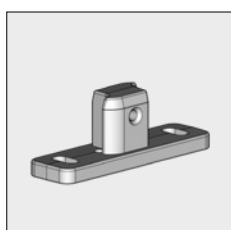

4215 342-000	Alu support separate (for upper and botomside) Height of the tab which goes in the connection tube is 26 mm	Mill finish	

= Article will be sold out. Special orders remain possible.