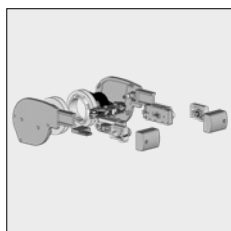

7

Summerlight® Verso

7

Part number	Description	Paint finish	Length in m ¹ Pack. Unit
-------------	-------------	--------------	--

4215 327-090	Spare parts kit Summerlight Verso	Mill finish	
4215 327-006	Idem	Pure white	
4215 327-901	Idem	RAL 9001 cream	
4215 327-916	Idem	RAL 9016 traffic white	

The end fix brackets are also separately available, the part numbers are:

4215 101/103-000 Mill finish
 4215 101/103-006 Pure white
 4215 101/103-007 RAL 8019 grey brown #
 4215 101/103-901 RAL 9001 cream
 4215 101/103-916 RAL 9016 traffic white

Other parts in the kit Summerlight Verso are also separately available (refer to chapter 7A multipurpose parts).

4217 310-000	Drilling aid piece for side guide (For fixing the top cover support to the side guide)		
--------------	---	--	--