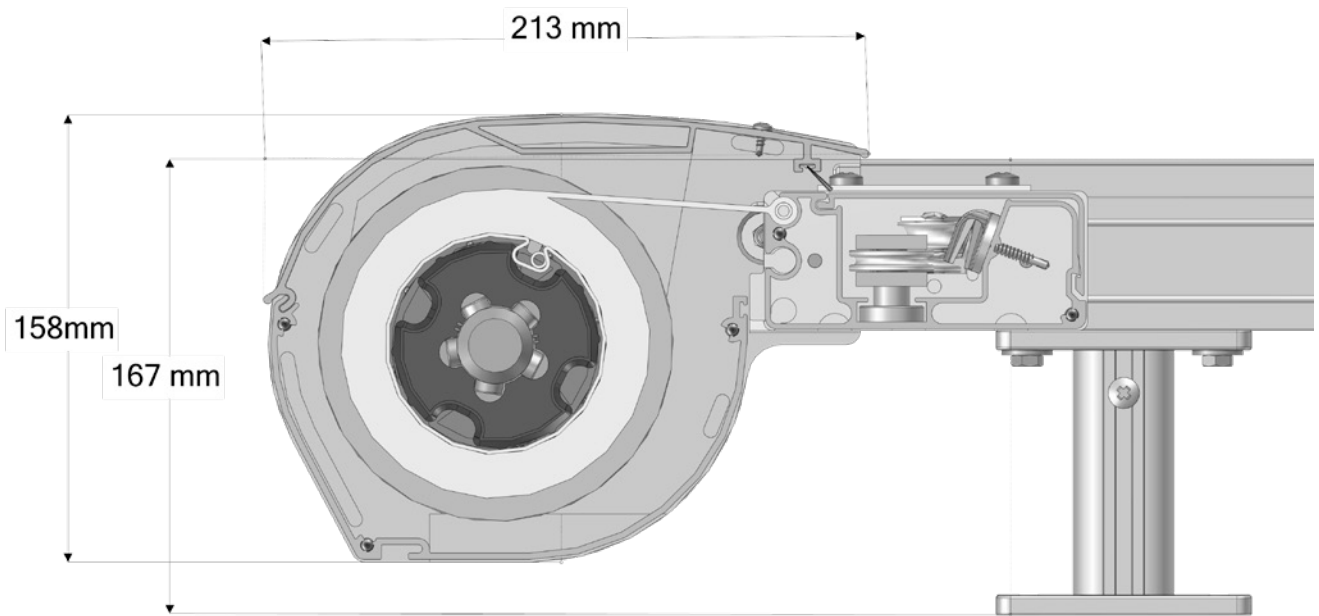

7

Summerlight® Verso

7

Part number	Description	Paint finish	Length in m ¹ Pack. Unit
-------------	-------------	--------------	--

4215 327-090	Spare parts kit Summerlight Verso	Mill finish	
4215 327-006	Idem	Pure white	
4215 327-901	Idem	RAL 9001 cream	
4215 327-916	Idem	RAL 9016 traffic white	

Other parts in the kit Summerlight Verso are also separately available (refer to chapter 7A multipurpose parts).

4217 310-000	Drilling aid piece for side guide (For fixing the top cover support to the side guide)		
--------------	---	--	--

Summerlight® Verso

	Part number	Description	Paint finish	Length in m ¹ Pack. Unit
	4215 344-000	Alu plate separate (upper side) for fixing 2 profiles	Mill finish	
	4217 074-000	Fastening plate for side guide support		
	4410 409-000	Stud bolt M6 x 16 mm (For fixing the plate to the support)		100
	4410 402-000	Washer M6		100
	4210 142-000	Plate screw countersunk Philips head 4.2 x 32 mm (For fixing the support to the connection tube)		100
	4210 039-000	Stainless steel countersunk cross screw M6 x 16 mm (For fixing connection tube to the support)		100
	6295 696-000	Alu side guide support profiles (NEW) To raise the supports 4215 335/336-	Mill finish	6.0
	4215 339-006	Alu side guide support profiles (NEW) To raise the supports 4215 335/336-	RAL 9010 pure white	1.15
	4215 339-007	Idem	RAL 8019 grey brown	1.15
	4215 339-901	Idem	RAL 9001 cream	1.15
	4215 339-916	Idem	RAL 9016 traffic white	1.15
	4215 339-755	Idem (* = textured)	RAL 7016 antraciet*	1.15
	4215 227-068	Alu distance bracket 100 mm, plate and bolts included, left	Mill finish	
	4215 229-068	Idem, right	Mill finish	
	4215 227-006	Alu distance bracket 100 mm, plate and bolts included, left	pure white	
	4215 229-006	Idem, right	pure white	
	4215 227-901	Alu distance bracket 100 mm, plate and bolts included, left	RAL 9001 cream	
	4215 229-901	Idem, right	RAL 9001 cream	