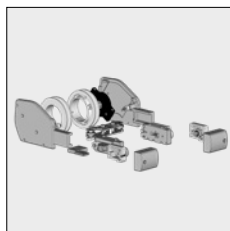

Part number	Description	Paint finish	Length in m <sup>1</sup> Pack. Unit
4215 325-090	Spare parts kit Summerlight	Mill finish	
4215 325-006	Idem	RAL 9010 pure white	
4215 325-007	Idem	RAL 8019 grey brown	
4215 325-901	Idem	RAL 9001 cream	
4215 325-755	Idem (* = textured)	RAL 7016 anthracite grey*	

**The end fix brackets are also separately available, part numbers are:**

- 4215 100/102-000 Mill finish
- 4215 100/102-006 RAL 9010 pure white
- 4215 100/102-007 RAL 8019 grey brown
- 4215 100/102-901 RAL 9001 cream
- 4215 100/102-755 RAL 7016 anthracite grey textured

**Other parts in this kit Summerlight are also separately available (refer to chapter 7A multipurpose parts).**

4217 310-000 Drilling template piece for side guide  
(For fixing the top cover support to the side guide)

# = Article will be sold out. Special orders remain possible.

Part number	Description	Paint finish	Length in m <sup>1</sup> Pack. Unit
-------------	-------------	--------------	--

4210 142-000	Plate screw with countersunk Philips head 4.2 x 32 mm (For fixing rear/bottom cover to the top cover support)		100
--------------	--	--	-----