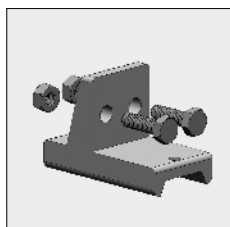

4215 226-755	Alu distance bracket, 80 mm, plate and bolts included, left	RAL 7016 anthracite grey*	
4215 228-755	Idem, right (* = textured)	RAL 7016 anthracite grey*	

4215 296-006	Alu distance bracket, 80 mm, for 2 profiles, plate and bolts included	RAL 9010wit	
4215 296-007	Idem	RAL 8019 grey brown	
4215 296-901	Idem	RAL 9001 cream	
4215 296-755	Idem (* = textured)	RAL 7016 anthracite grey*	

**The distance brackets 4215 226/228/296- can be combined with an U-bracket 4215 240-:**

4215 240-090	Alu U-shape bracket (15 x 30 x 15 x 3 mm) for placement under 4215 226/228/296-..., in case of 4215 296-... cut through the middle	Mill finish	
4215 240-006	Idem	RAL 9010 pure white	
4215 240-007	Idem	RAL 8019 grey brown	
4215 240-901	Idem	RAL 9001 cream	
4215 240-916	# Idem, right	RAL 9016 traffic white	
4215 240-755	Idem (* = textured)	RAL 7016 anthracite grey*	