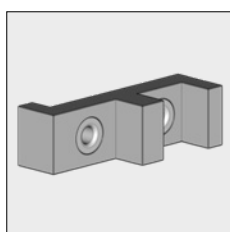

Part number	Description	Paint finish	Length in m <sup>1</sup> Pack. Unit
4215 325-090	Spare parts kit Summerlight	Mill finish	
4215 325-006	Idem	RAL 9010 pure white	
4215 325-007	Idem	RAL 8019 grey brown	
4215 325-901	Idem	RAL 9001 cream	
4215 325-755	Idem (* = textured)	RAL 7016 anthracite grey*	

**The end fix brackets are also separately available, part numbers are:**

- 4215 100/102-000 Mill finish
- 4215 100/102-006 RAL 9010 pure white
- 4215 100/102-007 RAL 8019 grey brown
- 4215 100/102-901 RAL 9001 cream
- 4215 100/102-755 RAL 7016 anthracite grey textured

**Other parts in this kit Summerlight are also separately available (refer to chapter 7A multipurpose parts).**

4217 310-000 Drilling template piece for side guide  
(For fixing the top cover support to the side guide)