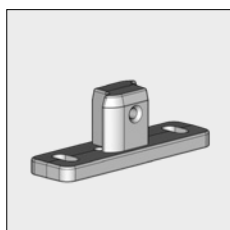

4215 342-000 Alu support separate (for upper and botomside)
Height of the tab which goes in the connection tube is 26 mm

= Article will be sold out. Special orders remain possible.