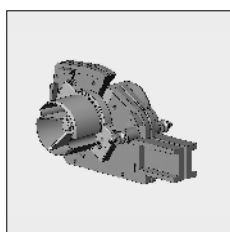

Part number	Description	Paint finish	Length in m <sup>1</sup> Pack. Unit
4215 325-090	Spare parts kit Summerlight	Mill finish	
4215 325-006	Idem	RAL 9010 pure white	
4215 325-007	Idem	RAL 8019 grey brown	
4215 325-901	Idem	RAL 9001 cream	
4215 325-755	Idem (* = textured)	RAL 7016 anthracite grey*	

**The end fix brackets are also separately available, part numbers are:**

- 4215 100/102-000 Mill finish
- 4215 100/102-006 RAL 9010 pure white
- 4215 100/102-007 RAL 8019 grey brown
- 4215 100/102-901 RAL 9001 cream
- 4215 100/102-755 RAL 7016 anthracite grey textured

**Other parts in this kit Summerlight are also separately available (refer to chapter 7A multipurpose parts).**

4217 310-000 Drilling template piece for side guide  
(For fixing the top cover support to the side guide)