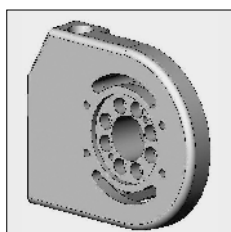

4211 270-000	Alu top cover support Oliva, left	Mill finish	
4211 272-000	Idem, right	Mill finish	
4211 270-008	Alu top cover support Oliva, left	RAL 7035 light grey	
4211 272-008	Idem, right	RAL 7035 light grey	
4211 270-006	Alu top cover support Oliva, left	RAL 9010 pure white	
4211 272-006	Idem, right	RAL 9010 pure white	
4211 270-901	Alu top cover support Oliva, left	RAL 9001 cream	
4211 272-901	Idem, right	RAL 9001 cream	
4211 270-755	Alu top cover support Oliva, left	RAL 7016 anthracite grey*	
4211 272-755	Idem, right (* = textured)	RAL 7016 anthracite grey*	
4211 270-916 #	Alu top cover support Oliva, left	RAL 9016 traffic white	
4211 272-916 #	Idem, right	RAL 9016 traffic white	

IDuring the season 2018 the below mentioned mounting plate kit Oliva (4211 266-...) will be changed into a new model (4211 350-...). To this new kit you need to add the centric pins (4211 299-000) so the arms can be adjusted from the sides in the mounting plate by bolts.