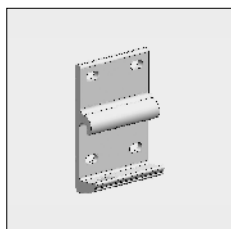

Part number	Description	Paint finish	Length in m ¹ Pack. unit
-------------	-------------	--------------	--

4211 276-090	Alu wall bracket 140 mm, left	Mill finish	
4211 277-090	Idem, right	Mill finish	
4211 276-008	Alu wall bracket 140 mm, left	RAL 7035 light grey	
4211 277-008	Idem, right	RAL 7035 light grey	
4211 276-006	Alu wall bracket 140 mm, left	RAL 9010 pure white	
4211 277-006	Idem, right	RAL 9010 pure white	
4211 276-901	Alu wall bracket 140 mm, left	RAL 9001 cream	
4211 277-901	Idem, right	RAL 9001 cream	
4211 276-755	Alu wall bracket 140 mm, left (* = textured)	RAL 7016 anthracite grey*	
4211 277-755	Idem, right (* = textured)	RAL 7016 anthracite grey*	
4211 276-916 #	Alu wall bracket 140 mm, left	RAL 9016 traffic white	
4211 277-916 #	Idem, right	RAL 9016 traffic white	

4211 278-090	Alu wall bracket 230 mm, left	Mill finish	
4211 279-090	Idem, right	Mill finish	
4211 278-008	Alu wall bracket 230 mm, left	RAL 7035 light grey	
4211 279-008	Idem, right	RAL 7035 light grey	
4211 278-006	Alu wall bracket 230 mm, left	RAL 9010 pure white	
4211 279-006	Idem, right	RAL 9010 pure white	
4211 278-901	Alu wall bracket 230 mm, left	RAL 9001 cream	
4211 279-901	Idem, right	RAL 9001 cream	
4211 278-755	Alu wall bracket 230 mm, left (* = textured)	RAL 7016 anthracite grey*	
4211 279-755	Idem, right (* = textured)	RAL 7016 anthracite grey*	
4211 278-916 #	Alu wall bracket 230 mm, left	RAL 9016 traffic white	
4211 279-916 #	Idem, right	RAL 9016 traffic white	

Note: Please use the wall bracket 70 mm in combination with wall strip 4210 181-...

= Article will be sold out. Special orders remain possible.

Oliva® cassette

3

Part number	Description	Paint finish	Length in m ¹ Pack. unit
4210 483-000	Socket-head bolt with countersunk head M10 x 25 mm (For fixing the top cover support on the wall brackets).		50