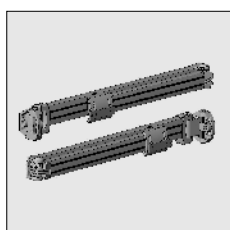

Folding arms Compact for awnings

Part number	Description	Paint finish	Length in m ¹ Pack. unit
-------------	-------------	--------------	--

ATTENTION !!
These arms are suited for the awning Picca.

ATTENTION !!
The fixing holes of the arms mentioned below have the size of 50 mm. These arms will not fit on the old systems as the holes in the end fix brackets are 60 mm.

COMPACT (PVC-coated double cables)

Projection 150 cm
Arm size in closed position: 90 cm

4210 743-001	Folding arm Compact, with grey powder coated cast parts, per pair	Silver anodized	
4210 743-901	Folding arm Compact, per pair	RAL 9001 cream	
4210 743-755	Folding arm Compact, per pair (* = textured)	RAL 7016 anthracite grey*	

Projection 200 cm
Arm size in closed position: 118.5 cm

4210 745-001	Folding arm Compact, with grey powder coated cast parts, per pair	Silver anodized	
4210 745-901	Folding arm Compact, per pair	RAL 9001 cream	
4210 745-755	Folding arm Compact, per pair (* = textured)	RAL 7016 anthracite grey*	

Projection 250 cm
Arm size in closed position: 147.5 cm
with equal sections 138.5 cm

4210 747-001	Folding arm Compact, with grey powder coated cast parts, per pair	Silver anodized	
4210 747-901	Folding arm Compact, per pair	RAL 9001 cream	
4210 780-755	Idem (* = textured)	RAL 7016 anthracite grey*	
4210 746-001	Folding arm Compact, with equal sections and grey powder coated cast parts, per pair	Silver anodized	
4210 746-901	Folding arm Compact, with equal sections , per pair	RAL 9001 cream	
4210 746-755	Folding arm Compact, with equal sections , per pair (* = textured)	RAL 7016 anthracite grey*	