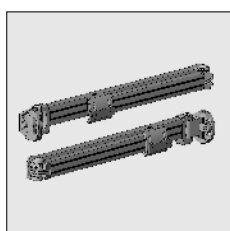

Folding arms Compact for awnings

Part number	Description	Paint finish	Length in m ¹ Pack. unit
-------------	-------------	--------------	--

ATTENTION !!
These arms are suited for the awning Picca.

ATTENTION !!
The fixing holes of the arms mentioned below have the size of 50 mm. These arms will not fit on the old systems as the holes in the end fix brackets are 60 mm.

COMPACT (PVC-coated double cables)

Projection 150 cm
Arm size in closed position: 90 cm

4210 743-001	Folding arm Compact, with grey powder coated cast parts, per pair	Silver anodized	
4210 743-901	Folding arm Compact, per pair	RAL 9001 cream	
4210 743-755	Folding arm Compact, per pair (* = textured)	RAL 7016 anthracite grey*	

Projection 200 cm
Arm size in closed position: 118.5 cm

4210 745-001	Folding arm Compact, with grey powder coated cast parts, per pair	Silver anodized	
4210 745-901	Folding arm Compact, per pair	RAL 9001 cream	
4210 745-755	Folding arm Compact, per pair (* = textured)	RAL 7016 anthracite grey*	