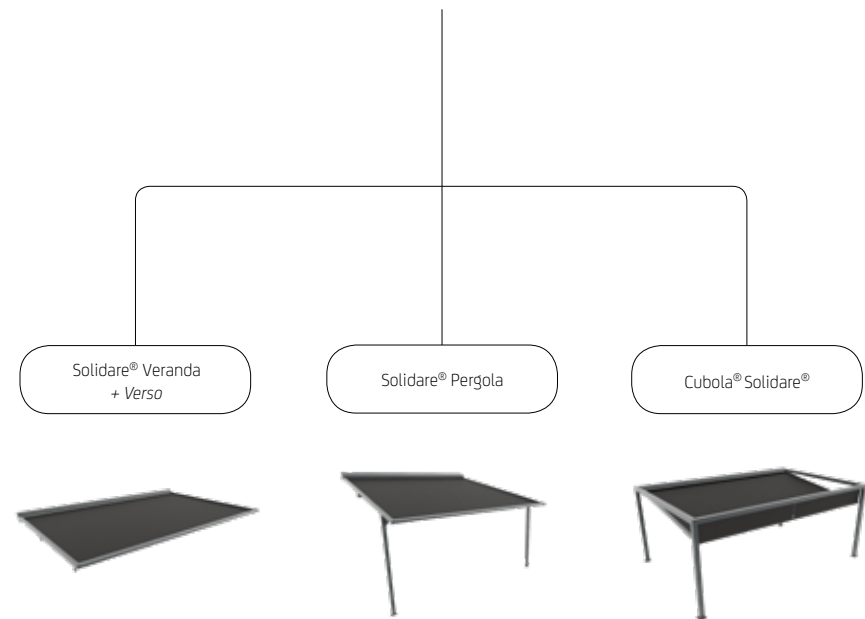

A family with a history. Solidare is the result of many years of experience and innovation in the development and manufacture of professional terrace awnings. Solidare's roots can be traced back to previous sun protection products.

In 1995 we launched a conservatory awning called Summerlight, which was the forerunner of the Solidare-system. This type of conservatory awning was later also incorporated in the Cubola (2010). In 2009 we launched the SolidScreen, the other branch.

And all these developments have finally led to the birth of the latest member of the family, the Solidare-system. This is a pergola awning combined with the zipper technology of our SolidScreen-range. History repeats itself. Thanks to its unique design, the Solidare can be installed as either a terrace awning, pergola awning or freestanding awning.

The development of Solidare have made it our best-selling terrace awning. And we trust that it will remain so for many years to come.