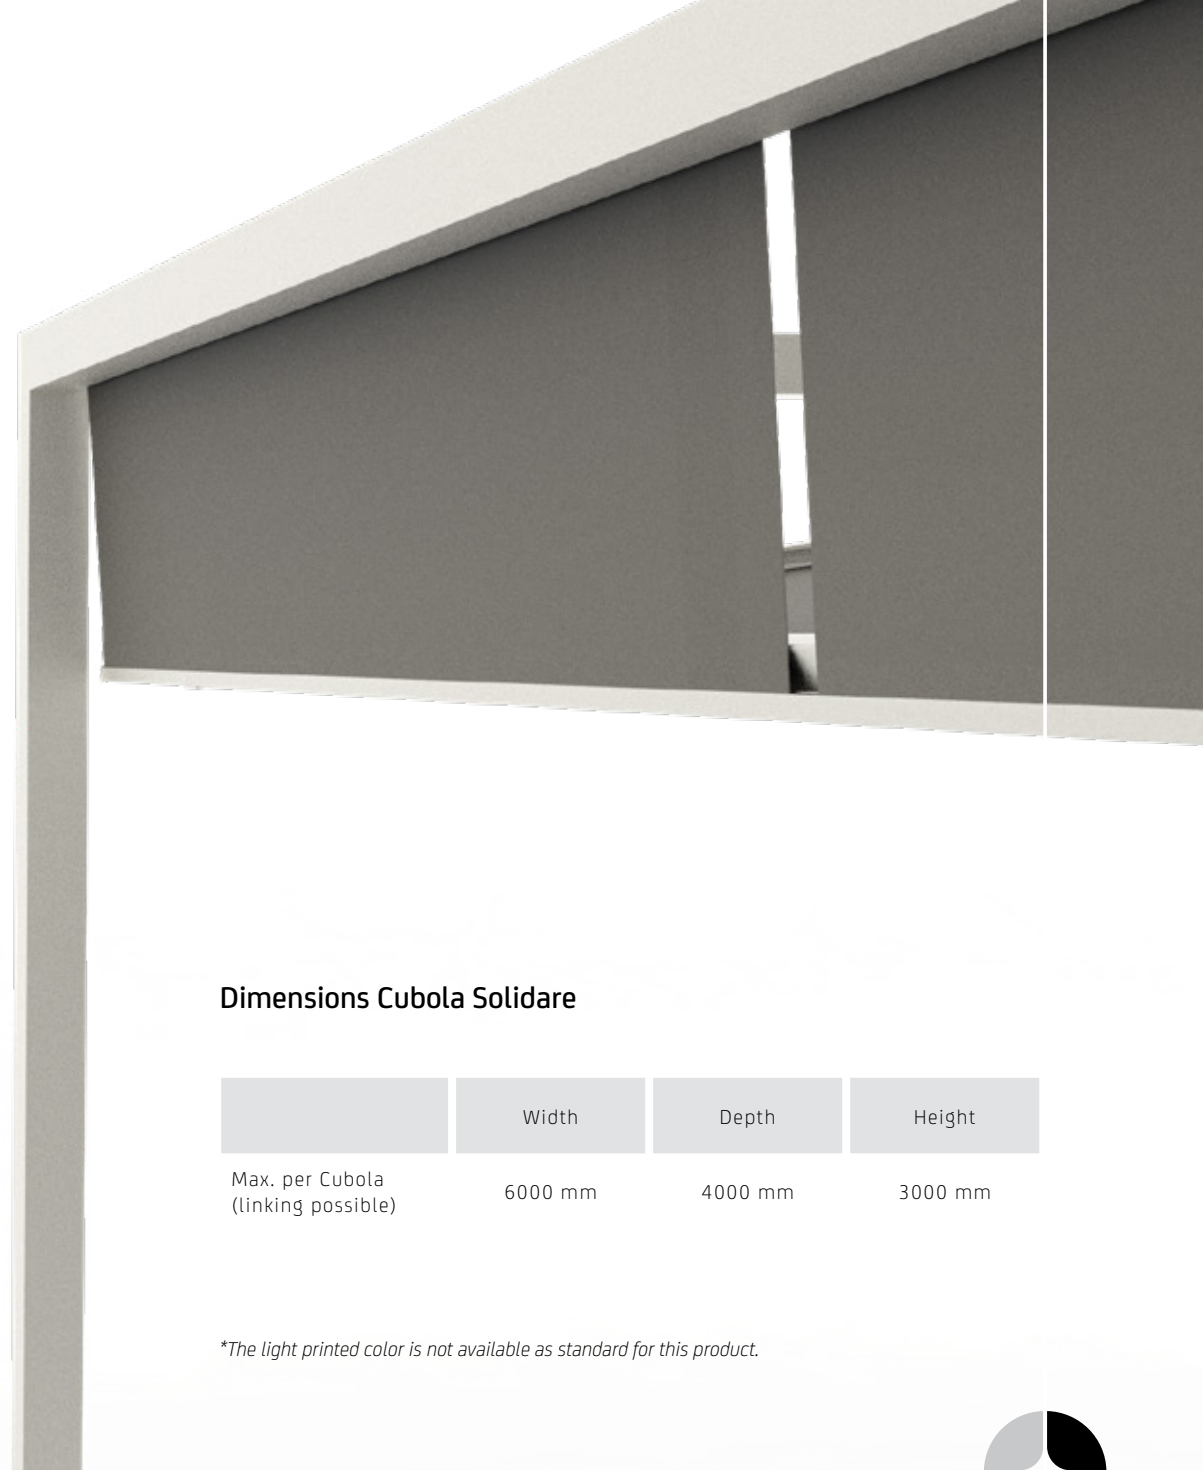

- ☞ Fabric completely sealed around
- ☞ Fabric without sagging sides
- ☞ Fabric which sags considerably less, even in larger systems
- ☞ No light ingress between the fabric and side guide

### Dimensions Solidare Pergola

Width	Projection	
	1500 to 3500 mm	3501 to 5000 mm
2000 to 2500 mm	X	
2501 to 6000 mm	X	X

The Cubola® is a patented product.

**cubola**®  
SOLIDARE®

Cubola Solidare,

A combination of Cubola and Solidare. This luxurious freestanding pergola awning can be installed (almost) anywhere. Lend your garden a little extra living comfort and enjoy Outdoor life whenever you choose. The Cubola Solidare is freestanding, but can also be wall-mounted. Furthermore, it can be linked to meet your needs. Made of high quality aluminium profiles and zip-guided fabric, Cubola Solidare is windproof, highly durable and sturdy.

### Operating systems

Wall-mounted switch

Remote control

App, installed on a smartphone or tablet

### Dimensions Cubola Solidare

	Width	Depth	Height
Max. per Cubola (linking possible)	6000 mm	4000 mm	3000 mm

\*The light printed color is not available as standard for this product.

Exterior sun protections are available in countless shapes and sizes. The options depend on your own wishes and domestic circumstances. Your dealer is the person to assist you in making the right choice.