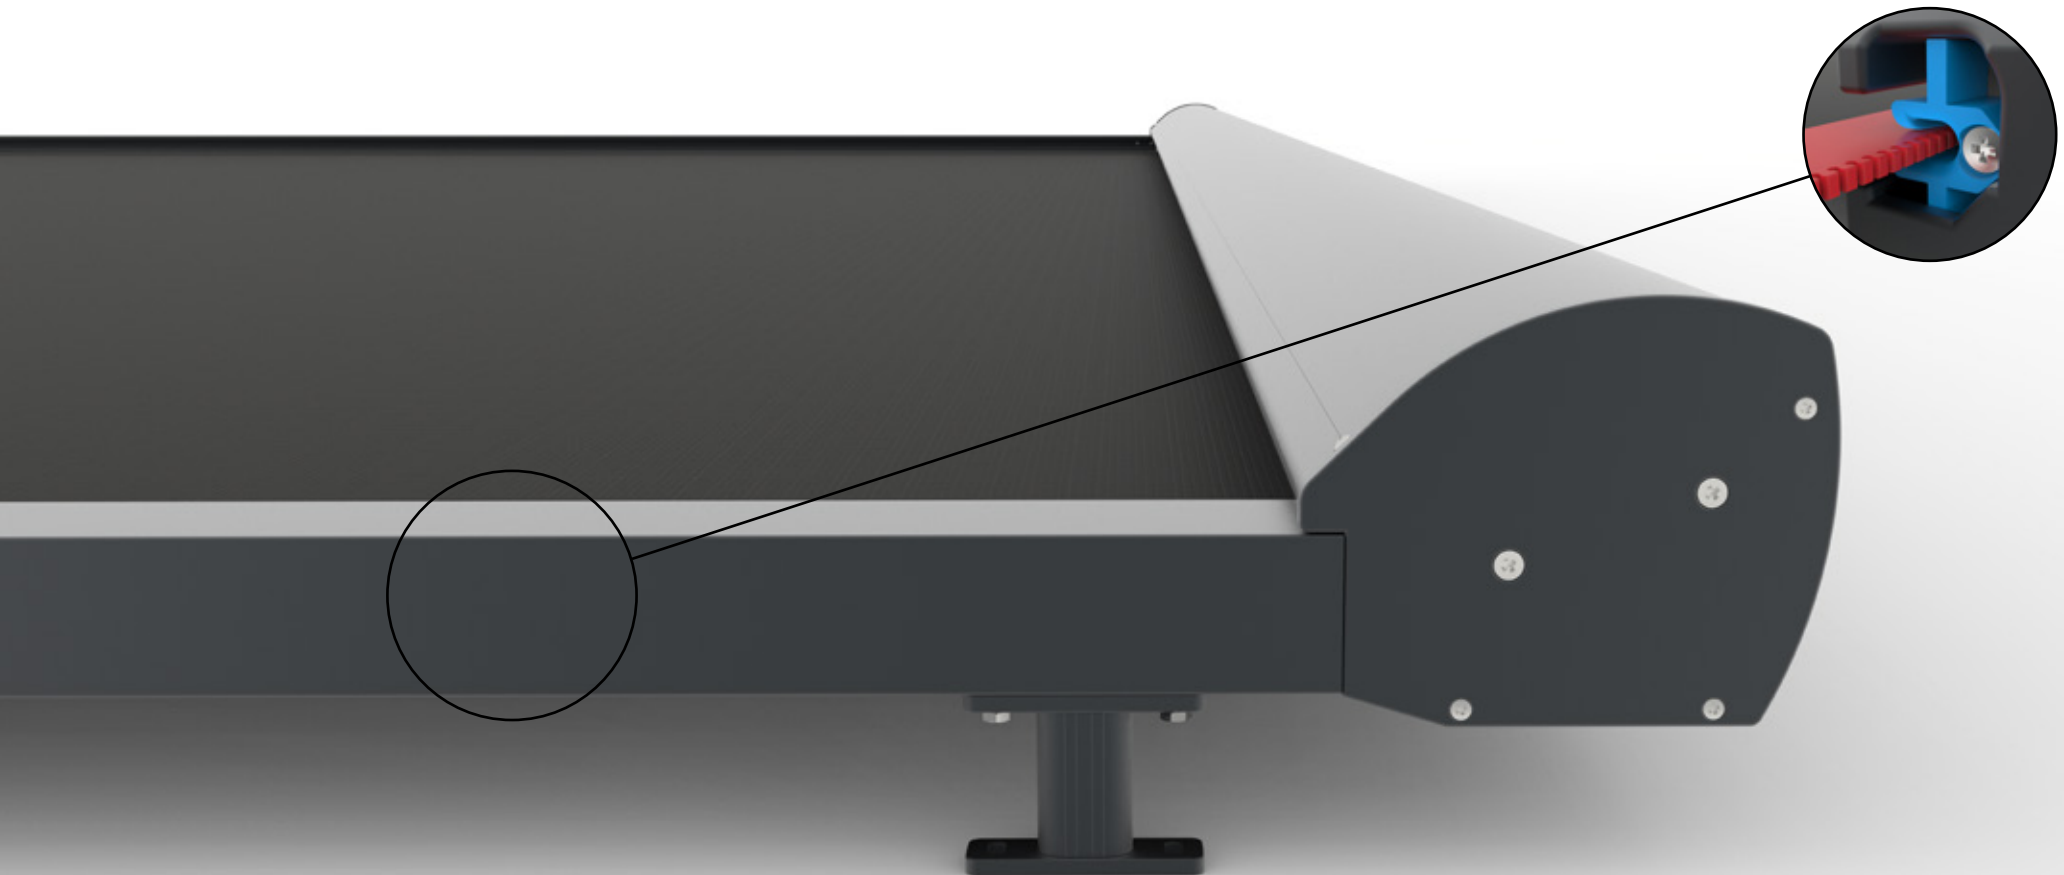

# **SOLIDARE**®

A Solid Zip Technology

Solidare® Veranda & Verso | Solidare® Pergola | Cubola® Solidare®

## A Solid Zip Technology

Solidare, a one of a kind shadow bringer. Do you have a patio roof, but no sun protection? Looking for a complete pergola awning? Or perhaps even an entirely freestanding awning? Solidare is the solution. The truly exceptional feature of the Solidare is that the fabric is guided using the same zipper technology made popular by the SolidScreen.

- ☞ Fabric completely sealed around
- ☞ Fabric without sagging sides
- ☞ Fabric which sags considerably less, even in larger systems
- ☞ No light ingress between the fabric and side guide