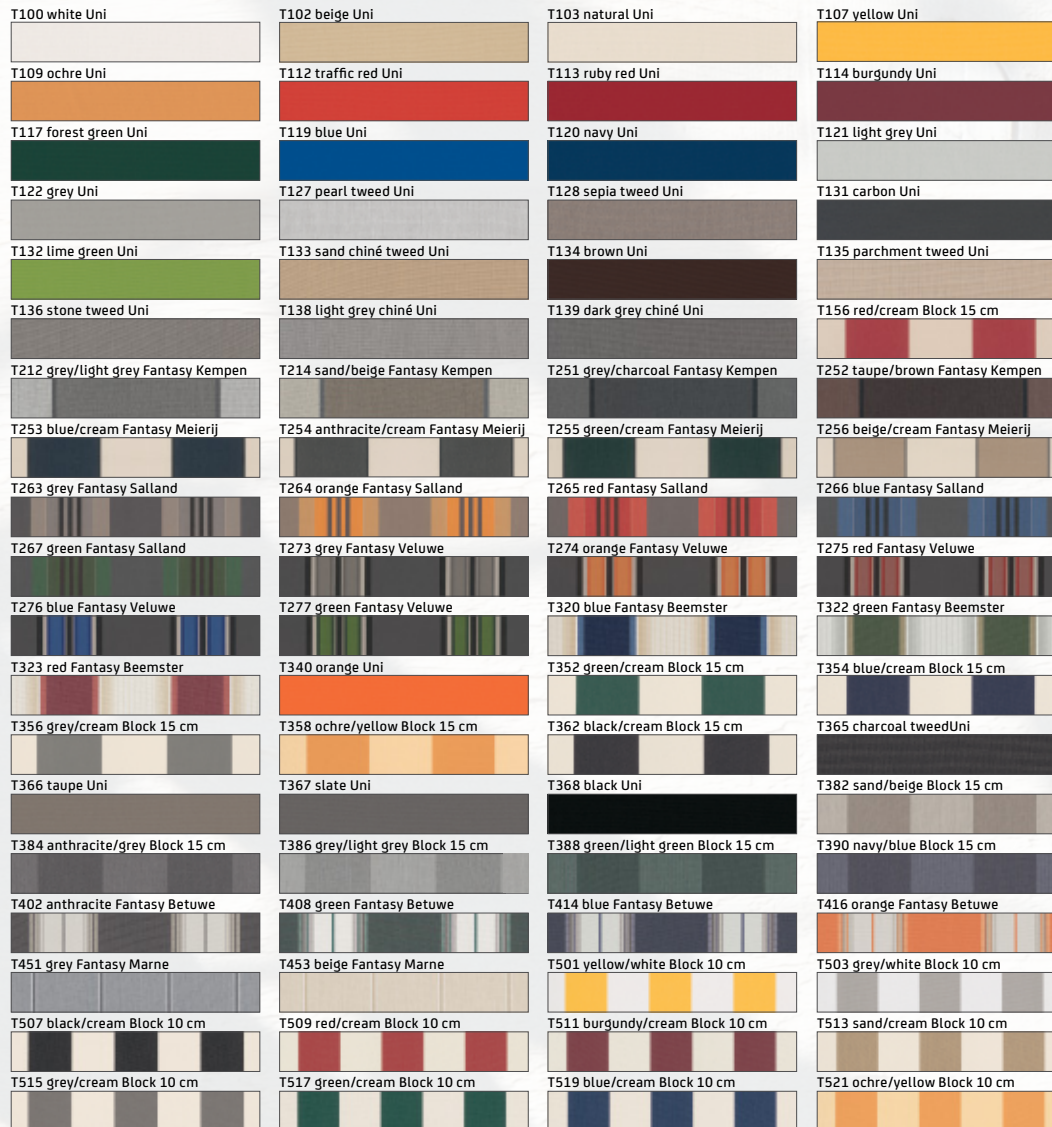

Exterior sun protections are available in countless shapes and sizes. The options depend on your own wishes and domestic circumstances. Your dealer is the person to assist you in making the right choice.

No matter what type of exterior sun protection you choose, Tibelly acrylic fabric is the thing that truly makes it special. Tibelly acrylic fabric protects, saves energy and provides ambience. We can definitely promise you that.

Your Solidare® dealer: