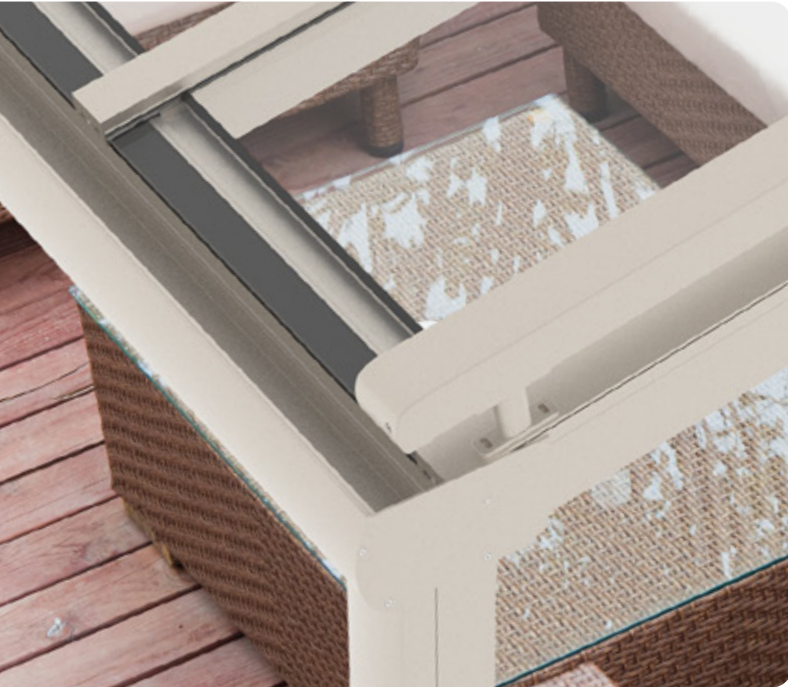

SOLIDARE[®]
Conservatory awning

Your Solidare[®] dealer:

SOLIDARE®

Conservatory awning

Solidare, a one of a kind shadow solution. This high quality conservatory awning is fitted with the zip technology, known of our SolidScreen range.

This system offers numerous added advantages. For instance, the fabric is sealed around, without sagging sides (even in systems with large dimensions) and prevents illumination between the fabric and side guide. The Solidare conservatory awning is available in two models; The Solidare Veranda, which is installed upon the roof, and the Solidare Verso, which is installed beneath it.

A conservatory awning creates ambience, while serving as an accessory to your patio roof. No matter which Solidare model you choose, you are nevertheless assured of a strong, high quality sun protection system.

Characteristics

- Zip-guided system
- Heat and light-resistant
- Fabric completely sealed around
- No illumination between the fabric and side guide
- Various fitting options

Colours

Solidare® Veranda

Solidare® Verso