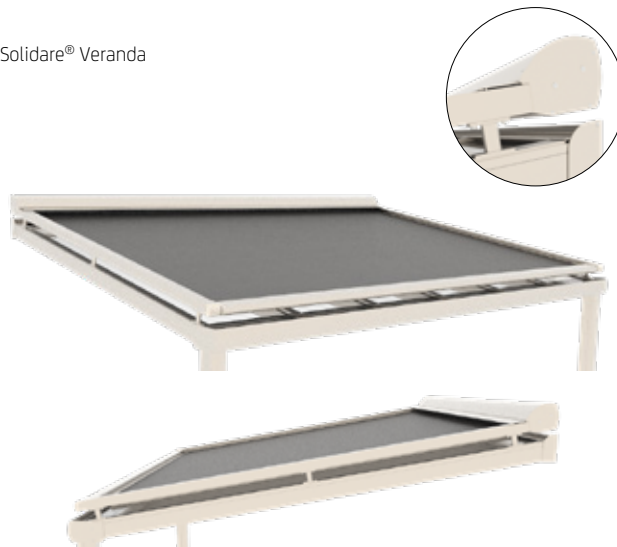

SOLIDARE[®]
Conservatory awning

Your Solidare[®] dealer:

SOLIDARE®

Conservatory awning

Solidare, a one of a kind shadow solution. This high quality conservatory awning is fitted with the zip technology, known of our SolidScreen range.

This system offers numerous added advantages. For instance, the fabric is sealed around, without sagging sides (even in systems with large dimensions) and prevents illumination between the fabric and side guide. The Solidare conservatory awning is available in two models; The Solidare Veranda, which is installed upon the roof, and the Solidare Verso, which is installed beneath it.

Characteristics

- Zip-guided system
- Heat and light-resistant
- Fabric completely sealed around
- No illumination between the fabric and side guide
- Various fitting options

Colours

Solidare® Veranda

Solidare® Verso

Maximum dimensions

	Width	Projection
Solidare®	6000 mm	5000 mm
Solidare® Verso	6000 mm	4000 mm