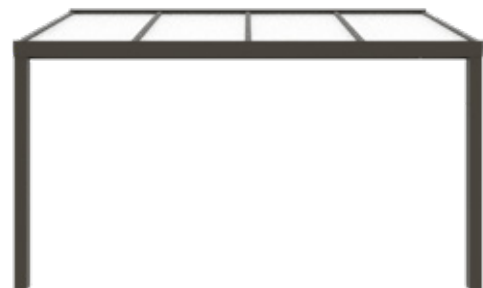

Stanza®

Patio roof

A quality patio roof made of aluminium profiles does not cost a fortune. The evidence of this is the Stanza. A low-budget patio roof which can be adapted to your personal taste and requirements.

You have the choice of a range of colours, including the unique sepia coloured textured finish. The roof of the Stanza can be fitted with either clear or opalescent polycarbonate panels. The Stanza is the only system that both keeps out the rain and offers a bit of shade, but most effective in combination with a sun protection system.

Stanza can be combined with either a Summerlight or Solidare conservatory awning. Further, it offers the option of attaching the SolidScreen (vertical screen), to block both sun and wind effectively.

Characteristics

- ☞ Averts rainfall
- ☞ Favourable price-quality ratio
- ☞ Choice of roof finishing
- ☞ Various sun protection systems applicable
- ☞ Vertical zip-guided screen (SolidScreen) applicable

Colours

Cream

Anthracite grey textured

Sepia brown textured

On request

Maximum dimensions

	Width	Projection
Stanza® (connection possible)	7000 mm	3500 mm