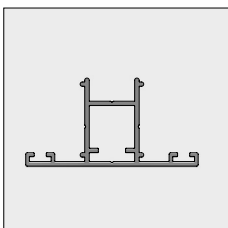

7500 560-000	T-Profile for sealing patio roof sides	mill finish	7,0
7500 560-006	Idem	RAL 9010 bright white	7,0
7500 560-901	Idem	RAL 9001 White cream	7,0
7500 560-755	Idem (* = textured)	RAL 7016 anthracite*	7,0
7500 560-833	Idem (* = textured)	Sepia brown*	7,0