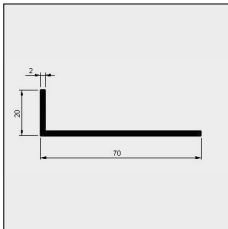

1203 863-000	Alu corner profile 70 x 20 x 2 mm	mill finish	6,0
1203 863-006	Idem	RAL 9010 bright white	6,0
1203 863-901	Idem	RAL 9001 white cream	6,0
1203 863-755	Idem (* = textured)	RAL 7016 anthracite*	6,0