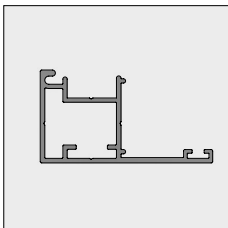

7500 540-000	Corner profile for sealing patio roof sides	mill finish	7,0
7500 540-006	Idem	RAL 9010 bright white	7,0
7500 540-901	Idem	RAL 9001 white cream	7,0
7500 540-755	Idem (* = textured)	RAL 7016 anthracite*	7,0
7500 540-833	Idem (* = textured)	Sepia brown*	7,0