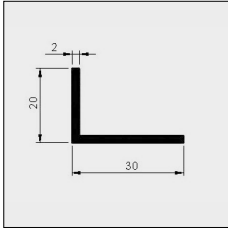

Part number	Description	Paint Finish	Length in m¹ Pack. Unit

ATTENTION !!

The parts below are to be used to seal the side of the patio roof with Polycarbonate panels.

1203 270-000	Alu corner profile 30 x 20 x 2 mm	mill finish	6,0
1203 270-006	Idem	RAL 9010 bright white	6,0
1203 270-901	Idem	RAL 9001 white cream	6,0
1203 270-755	Idem (* = textured)	RAL 7016 anthracite*	6,0