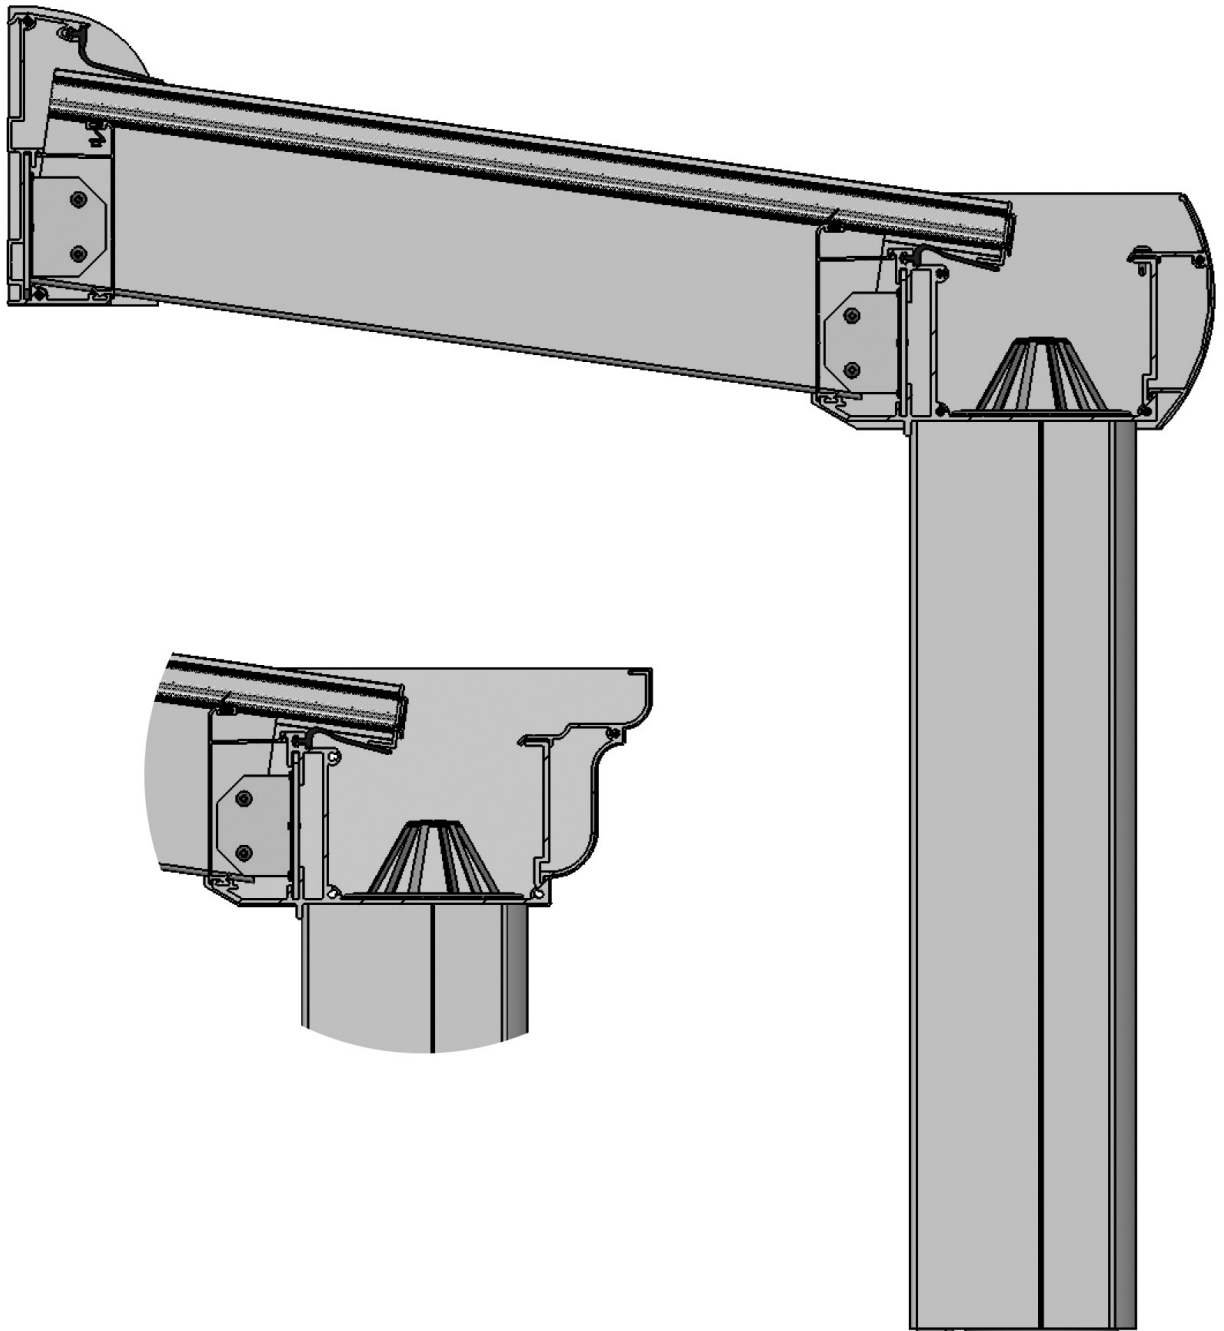

Patio Roof Piazza®